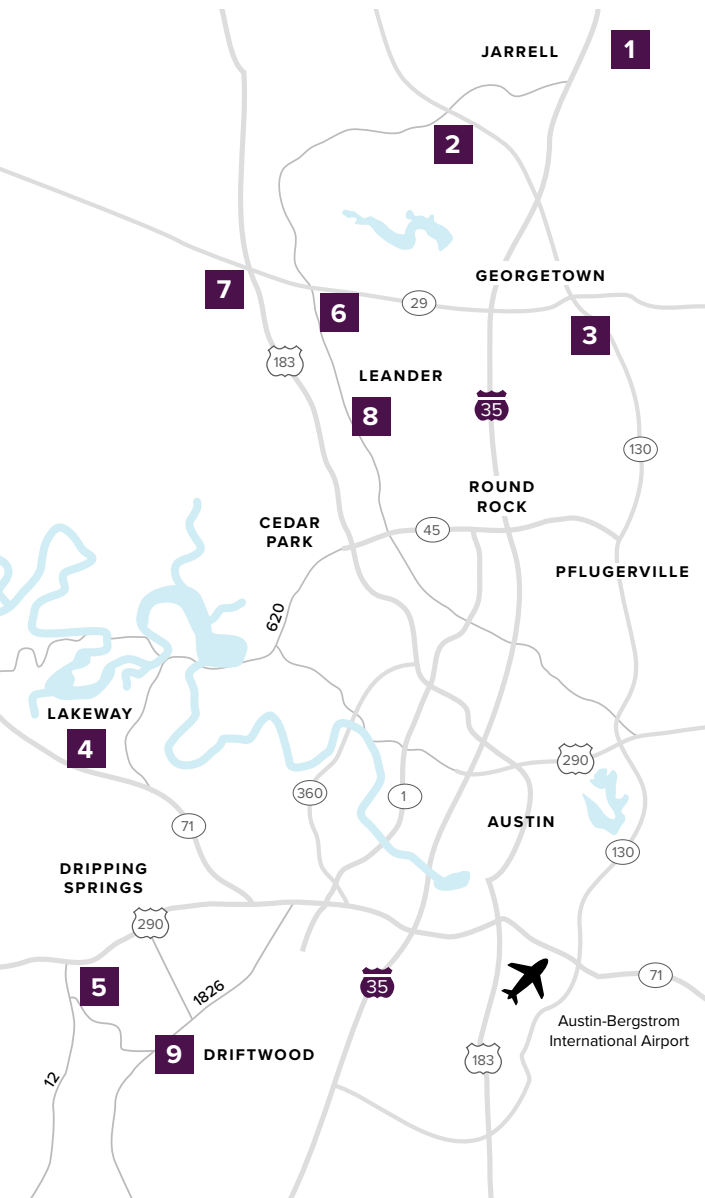

# Where to find us

## IN THE GREATER AUSTIN AREA

Click on a community below for more information.

#### GEORGETOWN

2 | GATLIN CREEK  
From the Upper \$200s  
512.271.3817

#### LAKEWAY

3 | SADDLECREEK  
*Sold Out*  
From the Mid \$200s  
512.271.3831