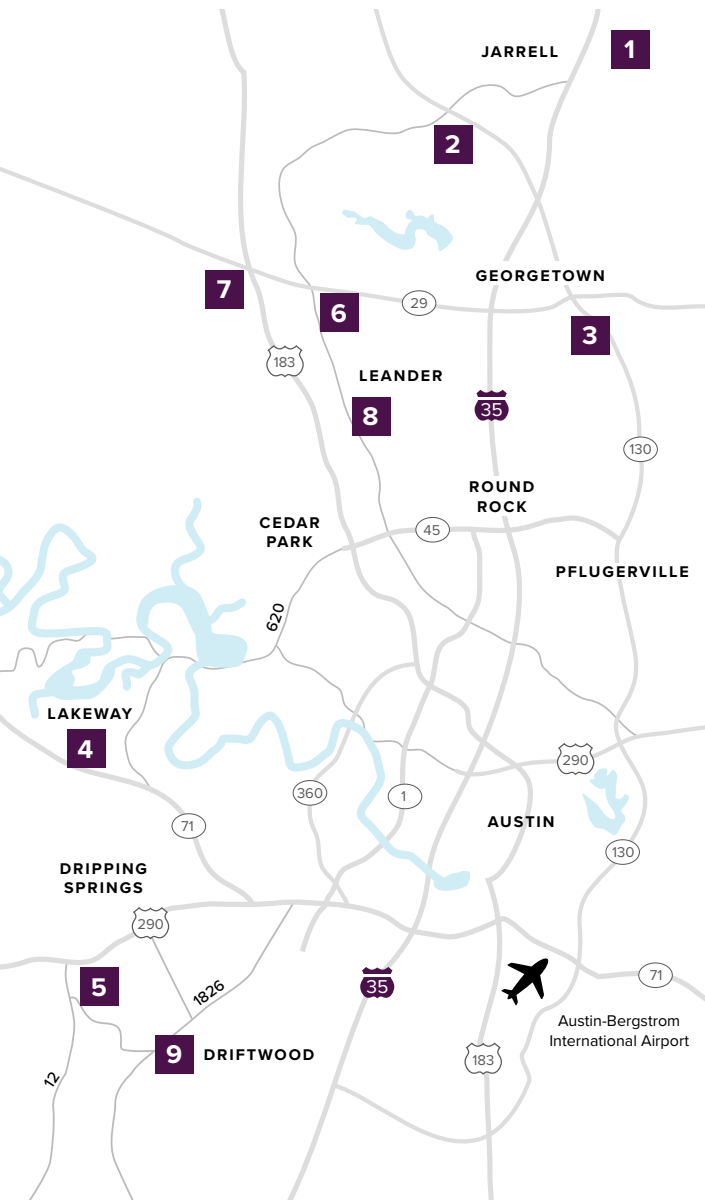

Where to find us

IN THE GREATER AUSTIN AREA

Click on a community below for more information.

NEW HOMES

from the \$200s to \$790s+

JARRELL

1 | THE ENCLAVE AT SONTERRA
From the Low \$200s
512.884.5788

GEORGETOWN

2 | GATLIN CREEK
From the Upper \$200s
512.271.3817

LAKEWAY

3 | SADDLECREEK
Sold Out
From the Mid \$200s
512.271.3831

DRIPPING SPRINGS

4 | ROUGH HOLLOW
Sold Out
512.271.3831

5 | BUTLER RANCH ESTATES
Closeout
From the Mid \$600s
512.809.4360

LEANDER

6 | REAGAN'S OVERLOOK
From the Upper \$700s
512.271.3787

GEORGETOWN

7 | DEERBROOKE
Coming Soon
512.271.3831

LEANDER

8 | CRYSTAL SPRINGS
THE COVES
From the Mid \$200s
512.271.3851

THE FALLS
From the Low \$300s
512.271.3851

THE LAKES
From the Mid \$300s
512.271.3852

DRIFTWOOD

9 | RIM ROCK
Closeout - Last Lot For Sale
512.809.4360

A HOME FOR
EVERY DREAM®

[CenturyCommunities.com/Austin](https://www.CenturyCommunities.com/Austin)