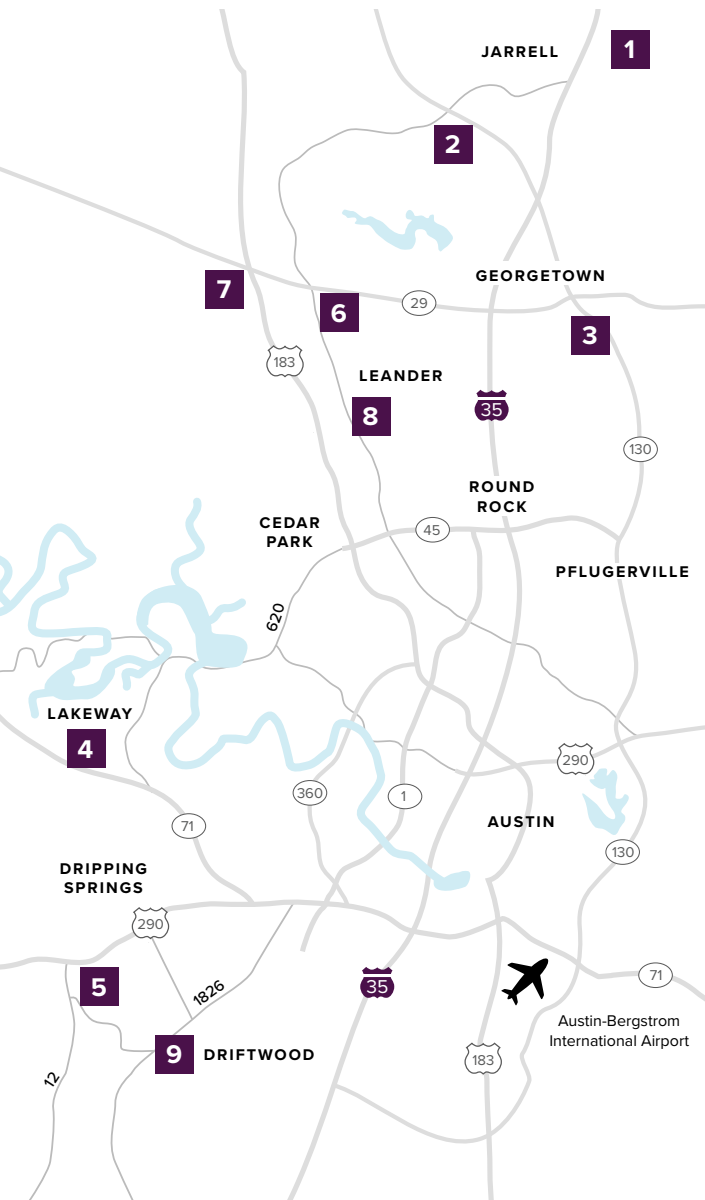

Where to find us

IN THE GREATER AUSTIN AREA

Click on a community below for more information.

NEW HOMES

from the \$200s to \$790s+

JARRELL

1 | THE ENCLAVE AT SONTERRA
From the Low \$200s
512.884.5788

GEORGETOWN

2 | GATLIN CREEK
From the Upper \$200s
512.271.3817

LAKEWAY

3 | SADDLECREEK
Sold Out
From the Mid \$200s
512.271.3831

DRIPPING SPRINGS

4 | ROUGH HOLLOW
Sold Out
512.271.3831

DRIFTWOOD

5 | BUTLER RANCH ESTATES
Closeout
From the Mid \$600s
512.809.4360

LEANDER

6 | REAGAN'S OVERLOOK
From the Upper \$700s
512.271.3787

GEORGETOWN

7 | DEERBROOKE
Coming Soon
512.271.3831

LEANDER

8 | CRYSTAL SPRINGS
THE COVES
From the Mid \$200s
512.271.3851

THE FALLS
From the Low \$300s
512.271.3851

THE LAKES
From the Mid \$300s
512.271.3852

DRIFTWOOD

9 | RIM ROCK
Closeout - Last Lot For Sale
512.809.4360

A HOME FOR
EVERY DREAM®

CenturyCommunities.com/Austin