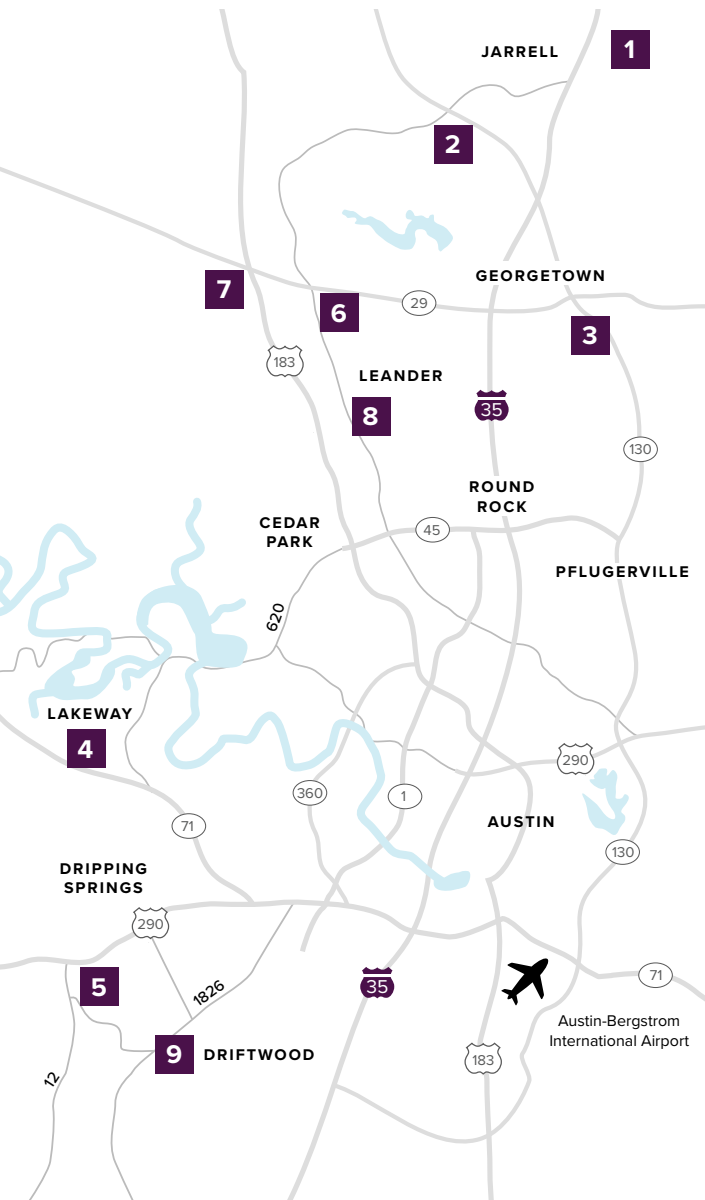

Where to find us

IN THE GREATER AUSTIN AREA

Click on a community below for more information.

NEW HOMES from the \$200s to \$790s+

JARRELL

1 | THE ENCLAVE AT SONTERRA
From the Low \$200s
512.884.5788

GEORGETOWN

2 | GATLIN CREEK
From the Upper \$200s
512.271.3817

LAKEWAY

3 | SADDLECREEK
Sold Out
From the Mid \$200s
512.271.3831

DRIPPING SPRINGS

4 | ROUGH HOLLOW
Sold Out
512.271.3831

DRIFTWOOD

5 | BUTLER RANCH ESTATES
Closeout
From the Mid \$600s
512.809.4360

LEANDER

6 | REAGAN'S OVERLOOK
From the Upper \$700s
512.271.3787

GEORGETOWN

7 | DEERBROOKE
Coming Soon
512.271.3831

LEANDER

8 | CRYSTAL SPRINGS
THE COVES
From the Mid \$200s
512.271.3851

THE FALLS
From the Low \$300s
512.271.3851

THE LAKES
From the Mid \$300s
512.271.3852

DRIFTWOOD

9 | RIM ROCK
Closeout - Last Lot For Sale
512.809.4360

A HOME FOR
EVERY DREAM®

[CenturyCommunities.com/Austin](https://www.CenturyCommunities.com/Austin)