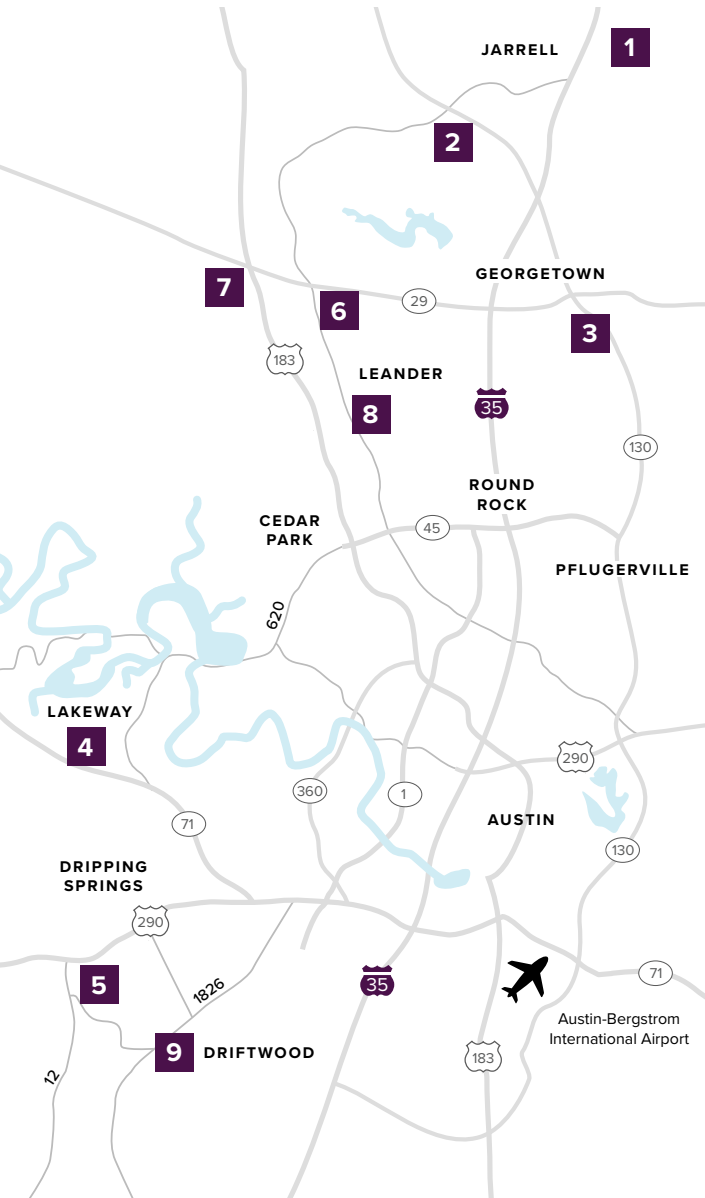

Where to find us

IN THE GREATER AUSTIN AREA

Click on a community below for more information.

NEW HOMES

from the \$200s to \$790s+

JARRELL

1 | THE ENCLAVE AT SONTERRA
From the Low \$200s
512.884.5788

GEORGETOWN

2 | GATLIN CREEK
From the Upper \$200s
512.271.3817

LAKEWAY

3 | SADDLECREEK
Sold Out
From the Mid \$200s
512.271.3831

DRIPPING SPRINGS

4 | ROUGH HOLLOW
Sold Out
512.271.3831

5 | BUTLER RANCH ESTATES
Closeout
From the Mid \$600s
512.809.4360

LEANDER

6 | REAGAN'S OVERLOOK
From the Upper \$700s
512.271.3787

7 | DEERBROOKE
Coming Soon
512.271.3831

DRIFTWOOD

8 | CRYSTAL SPRINGS
THE COVES
From the Mid \$200s
512.271.3851

THE FALLS
From the Low \$300s
512.271.3851

THE LAKES
From the Mid \$300s
512.271.3852

DRIFTWOOD

9 | RIM ROCK
Closeout - Last Lot For Sale
512.809.4360

A HOME FOR
EVERY DREAM®

CenturyCommunities.com/Austin