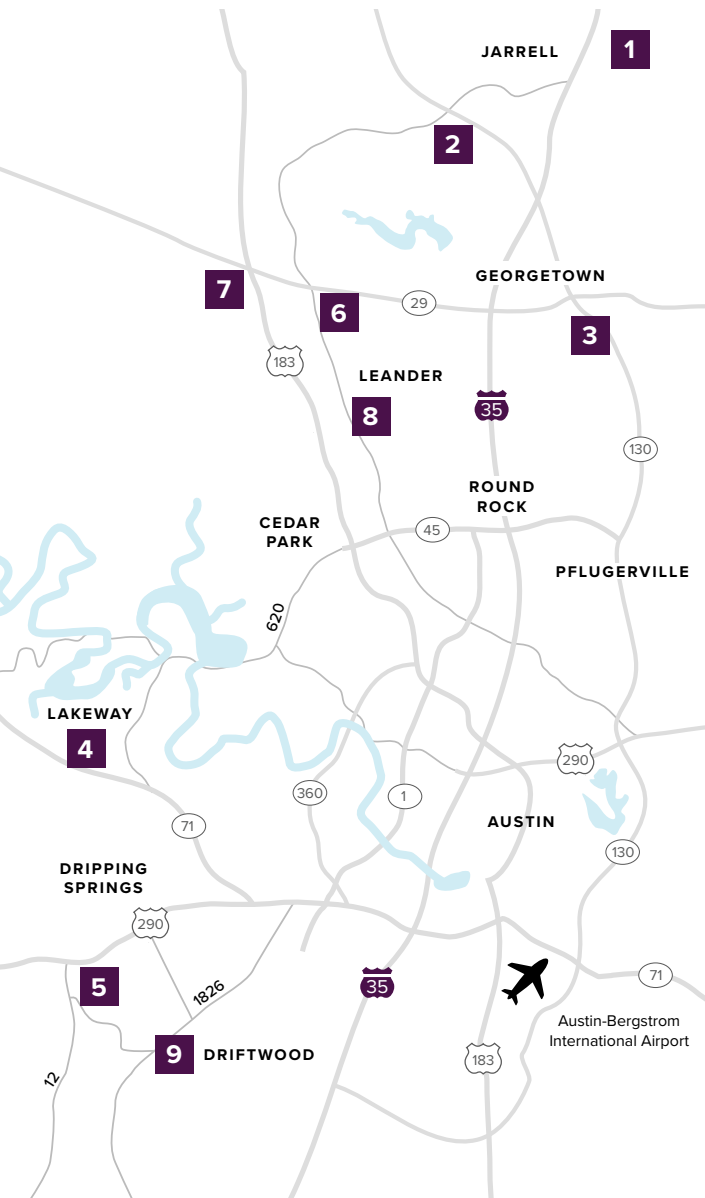

Where to find us

IN THE GREATER AUSTIN AREA

Click on a community below for more information.

NEW HOMES from the \$200s to \$790s+

JARRELL

1 | THE ENCLAVE AT SONTERRA
From the Low \$200s
512.884.5788

GEORGETOWN

2 | GATLIN CREEK
From the Upper \$200s
512.271.3817

LAKEWAY

3 | SADDLECREEK
Sold Out
From the Mid \$200s
512.271.3831

DRIPPING SPRINGS

4 | ROUGH HOLLOW
Sold Out
512.271.3831

DRIFTWOOD

5 | BUTLER RANCH ESTATES
Closeout
From the Mid \$600s
512.809.4360

LEANDER

6 | REAGAN'S OVERLOOK
From the Upper \$700s
512.271.3787

THE COVES

7 | DEERBROOKE
Coming Soon
512.271.3831

THE FALLS

8 | CRYSTAL SPRINGS
From the Mid \$200s
512.271.3851

THE LAKES

From the Low \$300s
512.271.3851

THE LAKES

From the Mid \$300s
512.271.3852

RIM ROCK

9 | RIM ROCK
Closeout - Last Lot For Sale
512.809.4360

A HOME FOR
EVERY DREAM®

CenturyCommunities.com/Austin