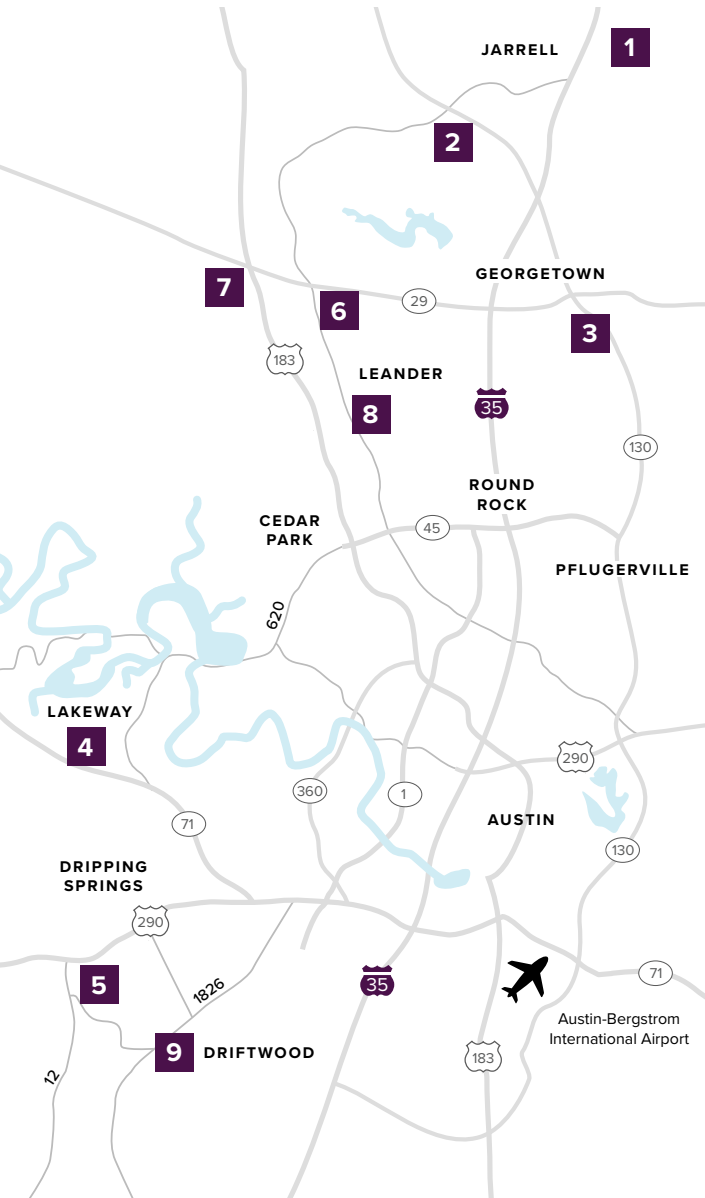

# Where to find us

## IN THE GREATER AUSTIN AREA

Click on a community below for more information.

#### GEORGETOWN

2 | GATLIN CREEK  
From the Upper \$200s  
512.271.3817

#### LAKEWAY

3 | SADDLECREEK  
*Sold Out*  
From the Mid \$200s  
512.271.3831