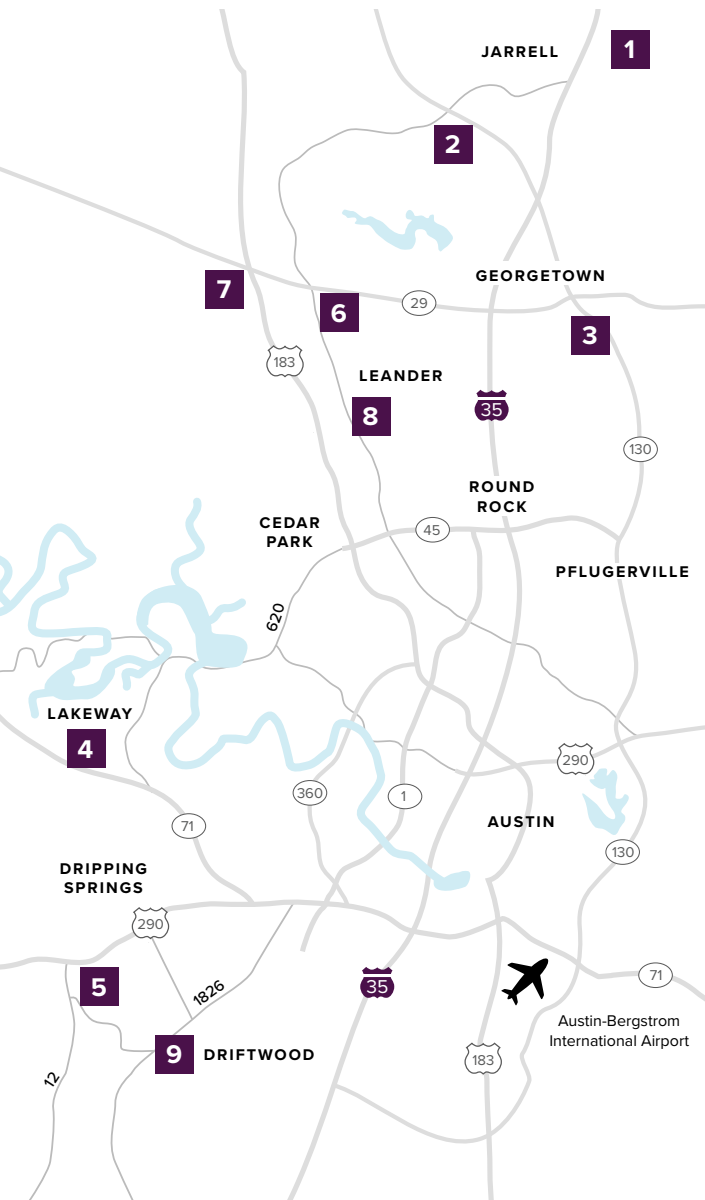

# Where to find us

## IN THE GREATER AUSTIN AREA

Click on a community below for more information.

#### GEORGETOWN

2 | GATLIN CREEK  
From the Upper \$200s  
512.271.3817

#### LAKEWAY

3 | SADDLECREEK  
*Sold Out*  
From the Mid \$200s  
512.271.3831