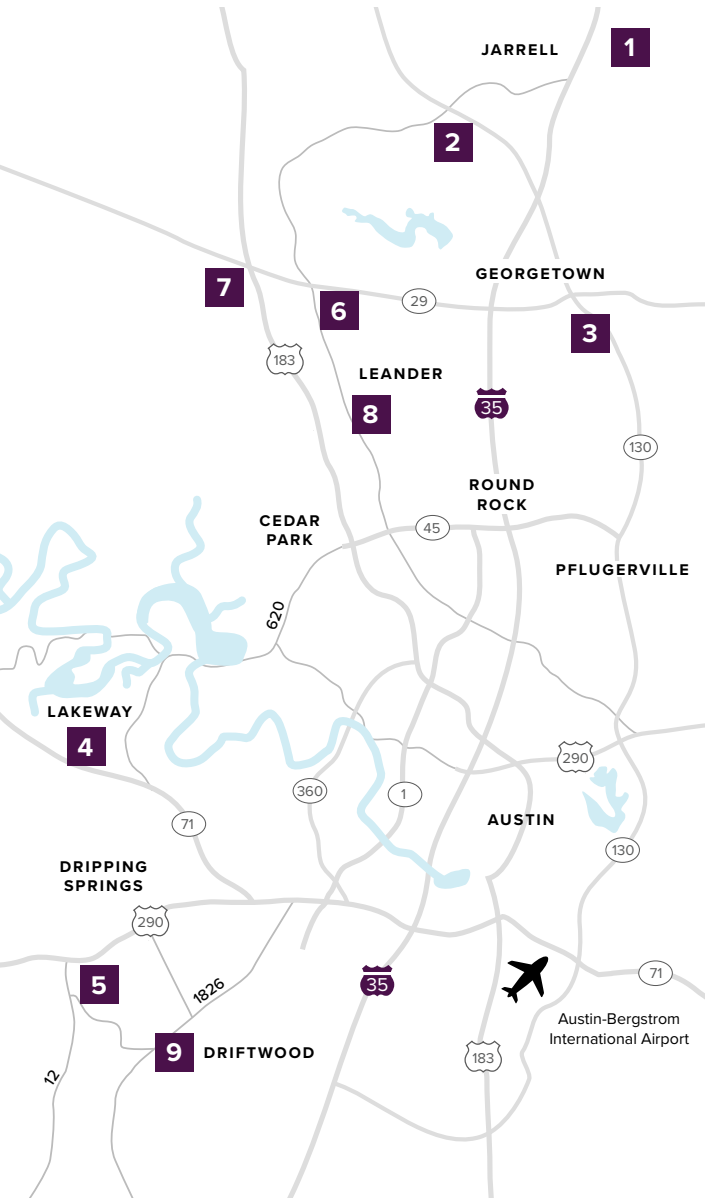

Where to find us

IN THE GREATER AUSTIN AREA

Click on a community below for more information.

NEW HOMES from the \$200s to \$790s+

JARRELL

1 | THE ENCLAVE AT SONTERRA
From the Low \$200s
512.884.5788

GEORGETOWN

2 | GATLIN CREEK
From the Upper \$200s
512.271.3817

LAKEWAY

3 | SADDLECREEK
Sold Out
From the Mid \$200s
512.271.3831

DRIPPING SPRINGS

4 | ROUGH HOLLOW
Sold Out
512.271.3831

5 | BUTLER RANCH ESTATES
Closeout
From the Mid \$600s
512.809.4360

LEANDER

6 | REAGAN'S OVERLOOK
From the Upper \$700s
512.271.3787

7 | DEERBROOKE
Coming Soon
512.271.3831

DRIFTWOOD

8 | CRYSTAL SPRINGS
THE COVES
From the Mid \$200s
512.271.3851

THE FALLS
From the Low \$300s
512.271.3851

THE LAKES
From the Mid \$300s
512.271.3852

DRIFTWOOD

9 | RIM ROCK
Closeout - Last Lot For Sale
512.809.4360

A HOME FOR
EVERY DREAM®

CenturyCommunities.com/Austin