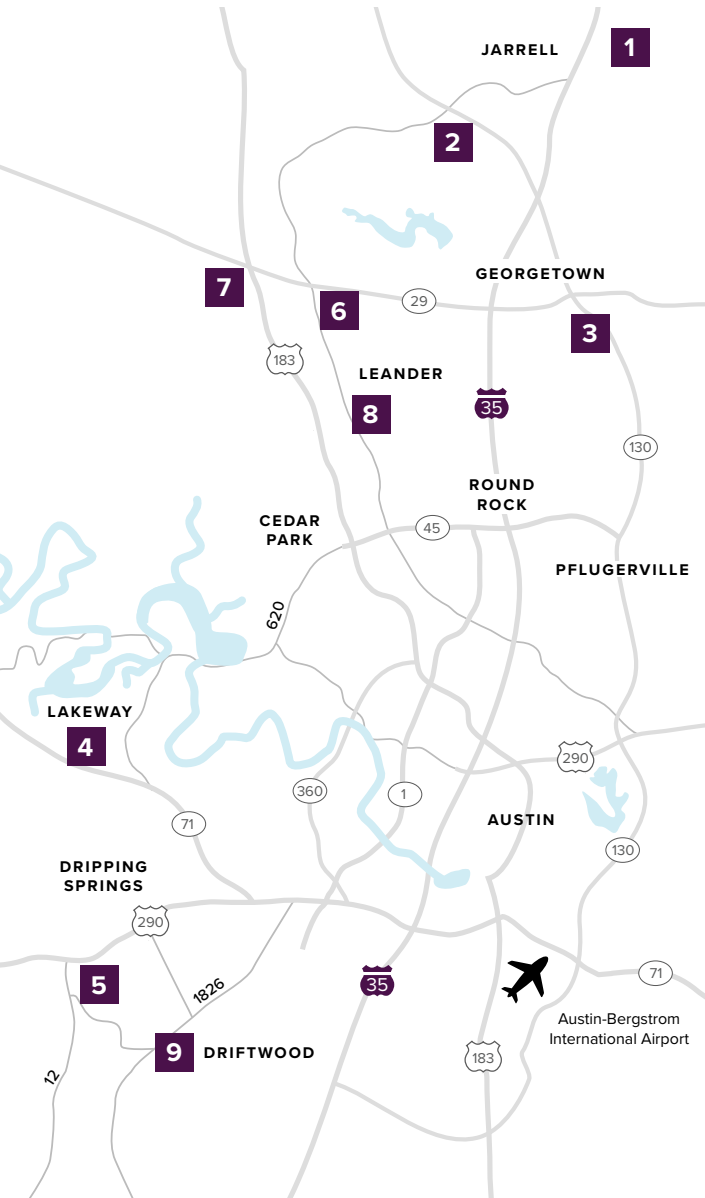

Where to find us

IN THE GREATER AUSTIN AREA

Click on a community below for more information.

NEW HOMES from the \$200s to \$790s+

JARRELL

1 | THE ENCLAVE AT SONTERRA
From the Low \$200s
512.884.5788

GEORGETOWN

2 | GATLIN CREEK
From the Upper \$200s
512.271.3817

LAKEWAY

3 | SADDLECREEK
Sold Out
From the Mid \$200s
512.271.3831

DRIPPING SPRINGS

4 | ROUGH HOLLOW
Sold Out
512.271.3831

5 | BUTLER RANCH ESTATES
Closeout
From the Mid \$600s
512.809.4360

LEANDER

6 | REAGAN'S OVERLOOK
From the Upper \$700s
512.271.3787

7 | DEERBROOKE
Coming Soon
512.271.3831

DRIFTWOOD

8 | CRYSTAL SPRINGS
THE COVES
From the Mid \$200s
512.271.3851

THE FALLS
From the Low \$300s
512.271.3851

THE LAKES
From the Mid \$300s
512.271.3852

DRIFTWOOD

9 | RIM ROCK
Closeout - Last Lot For Sale
512.809.4360

A HOME FOR
EVERY DREAM®

[CenturyCommunities.com/Austin](https://www.CenturyCommunities.com/Austin)