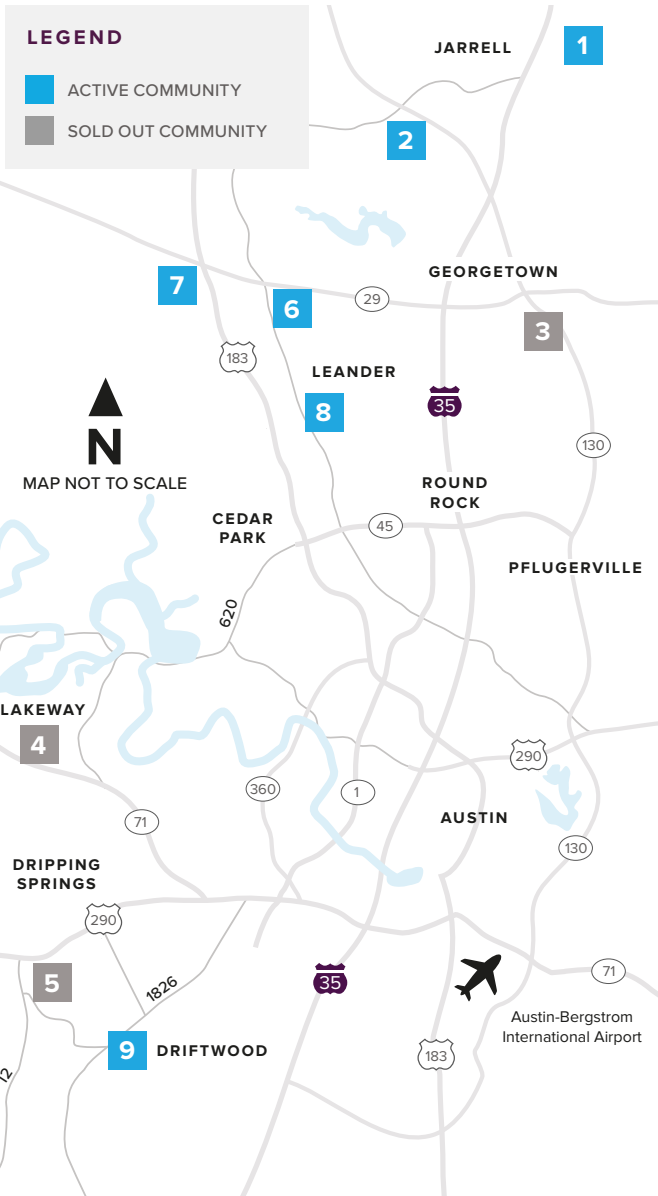

# Where to find us

## IN THE GREATER AUSTIN AREA

Click on a community below for more information.

#### GEORGETOWN

**2** GATLIN CREEK  
From the Upper \$300s  
512.271.3817

**3** SADDLECREEK  
**SOLD OUT**  
512.271.3831

#### 8 CRYSTAL SPRINGS

THE COVES  
From the Low \$300s  
512.271.3851

THE FALLS  
From the Upper \$300s  
512.271.3851

THE LAKES  
From the Mid \$400s  
512.271.3852