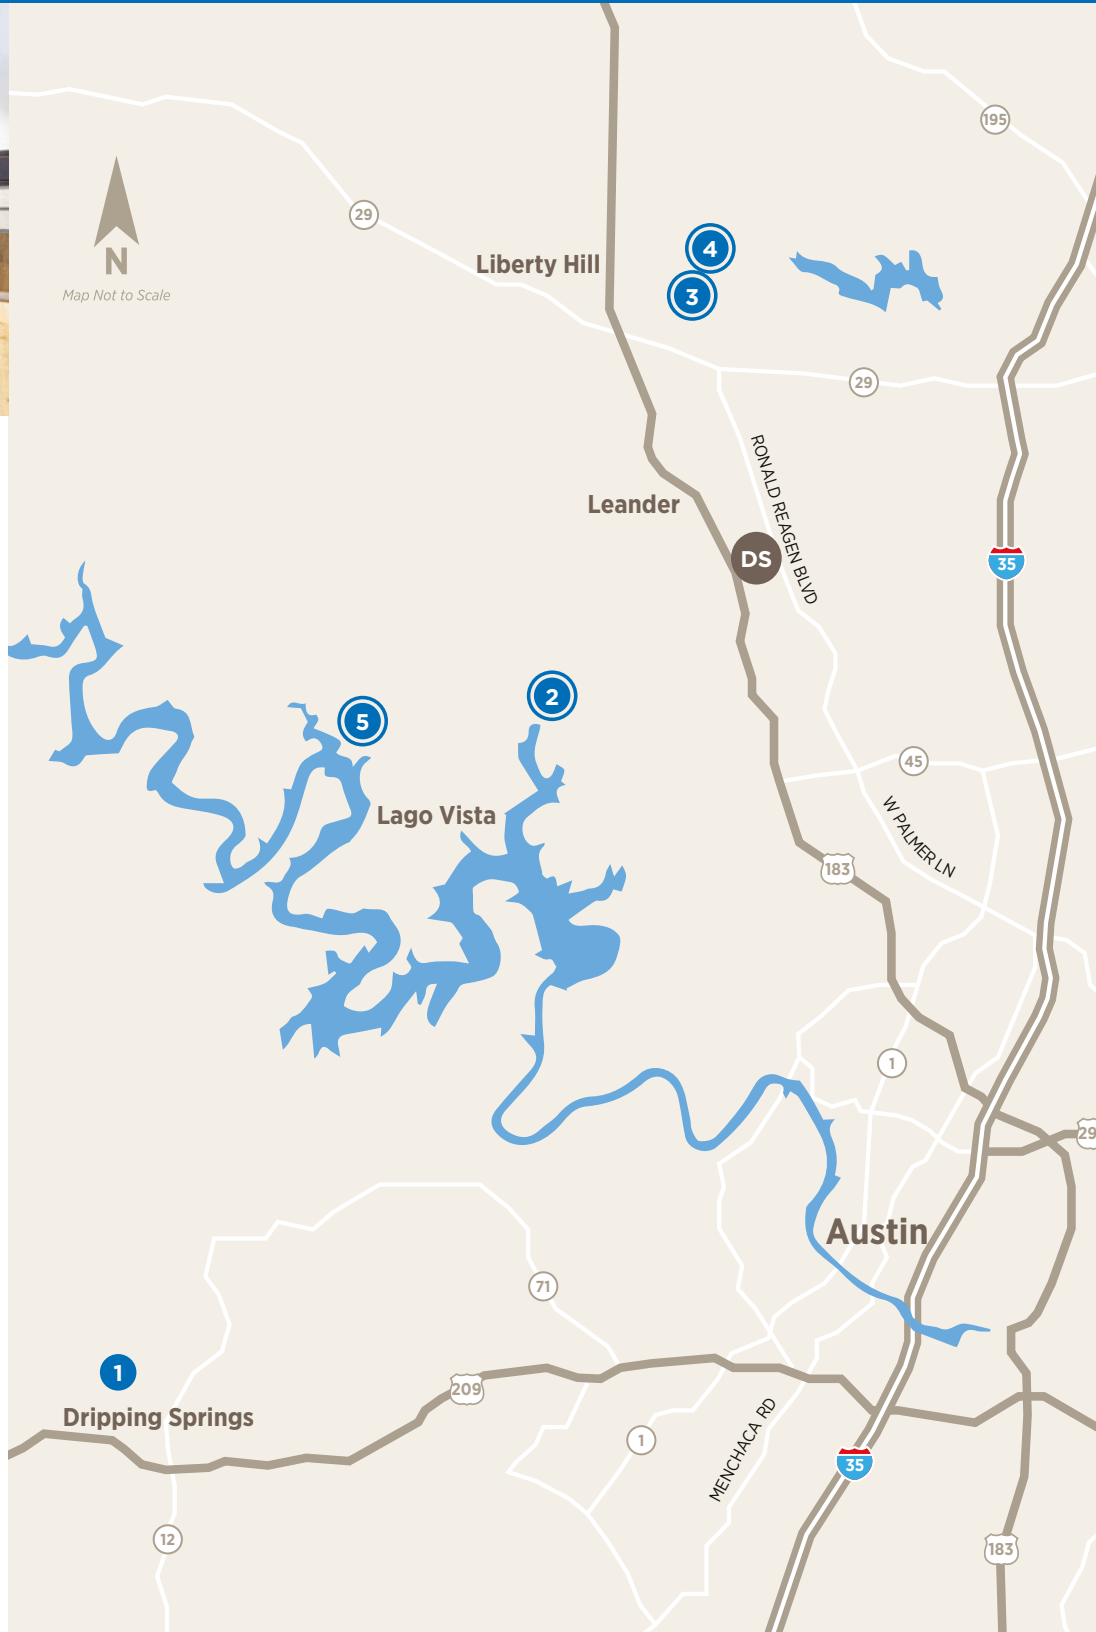

## MAP GUIDE TO TOLL BROTHERS COMMUNITIES IN THE AUSTIN AREA

**DS** **AUSTIN DESIGN STUDIO**  
 1320 Arrow Point Dr, Suite 401  
 Cedar Park, TX 78613  
 737-227-5730

**1** **ESPERANZA**  
 166 Prairie Clover Dr  
 Dripping Springs, TX 78620  
 0.75 acre home sites

**2** **TRAVISSO**  
 1837 Ficuzza Wy  
 Leander, TX 78641  
 Capri Collection—50-foot-wide home sites  
 Siena Collection—60-foot-wide home sites  
 Naples Collection—70-foot-wide home sites  
 Florence Collection—80+-foot-wide home sites

**3** **TOLL BROTHERS AT SANTA RITA RANCH**  
 528 Exploration Cr  
 Liberty Hill, TX 78628  
 70-foot-wide home sites

**4** **REGENCY AT SANTA RITA RANCH**  
**55+**  
 500 Sweetgrass Ct  
 Liberty Hill, TX 78642  
 Garden Collection—50-foot-wide home sites  
 Meadow Collection—60-foot-wide home sites  
 Orchard Collection—70-foot-wide home sites

**5** **LAKESIDE AT TESSERA**  
 Coming Soon

**○** = AMENITIES/RESORT

**○ 55+** = ACTIVE ADULT COMMUNITY