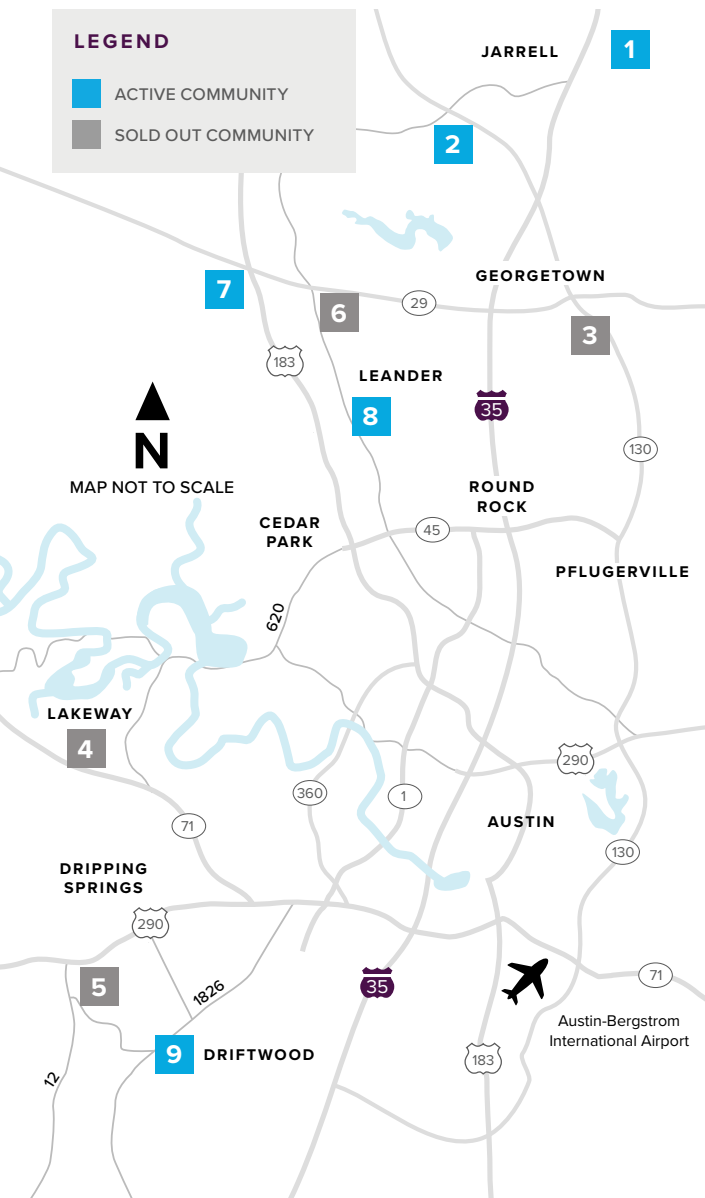

# Where to find us

## IN THE GREATER AUSTIN AREA

Click on a community below for more information.

#### GEORGETOWN

- 2** GATLIN CREEK  
From the Low \$300s  
512.271.3817
- 3** SADDLECREEK  
**SOLD OUT**  
512.271.3831

#### 8 CRYSTAL SPRINGS

- THE COVES  
From the Upper \$200s  
512.271.3851

- THE FALLS  
From the Low \$300s  
512.271.3851

- THE LAKES  
From the Mid \$300s  
512.271.3852