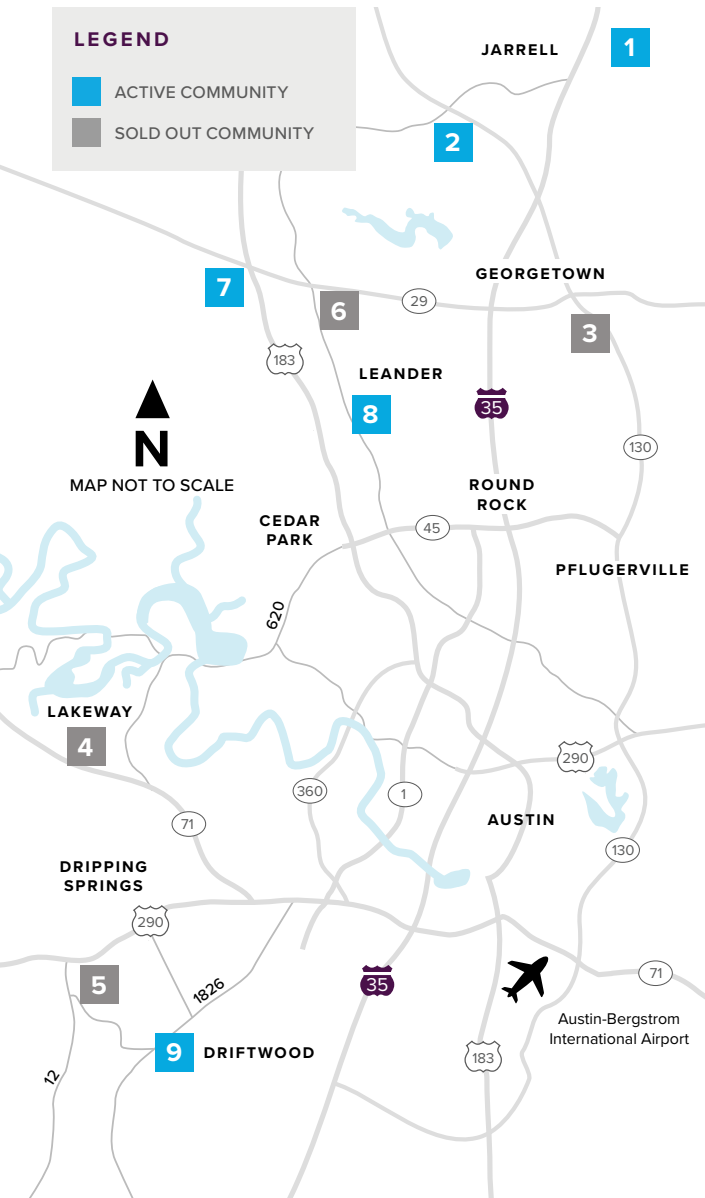

Where to find us

IN THE GREATER AUSTIN AREA

Click on a community below for more information.

NEW HOMES

from the \$200s to \$800s+

JARRELL

- 1** THE ENCLAVE AT SONTERRA
From the Low \$200s
512.884.5788

GEORGETOWN

- 2** GATLIN CREEK
From the Low \$300s
512.271.3817
- 3** SADDLECREEK
SOLD OUT
512.271.3831

LAKEWAY

- 4** ROUGH HOLLOW
SOLD OUT
512.271.3831

DRIPPING SPRINGS

- 5** BUTLER RANCH ESTATES
SOLD OUT
512.809.4360

LEANDER

- 6** REAGAN'S OVERLOOK
SOLD OUT
512.271.3787

- 7** DEERBROOKE
Coming Soon
512.271.3831

8 CRYSTAL SPRINGS

- THE COVES
From the Upper \$200s
512.271.3851

- THE FALLS
From the Low \$300s
512.271.3851

- THE LAKES
From the Mid \$300s
512.271.3852

DRIFTWOOD

- 9** RIM ROCK
Closeout - Last Lot For Sale
512.809.4360

A HOME FOR
EVERY DREAM®

[CenturyCommunities.com/Austin](https://www.CenturyCommunities.com/Austin)