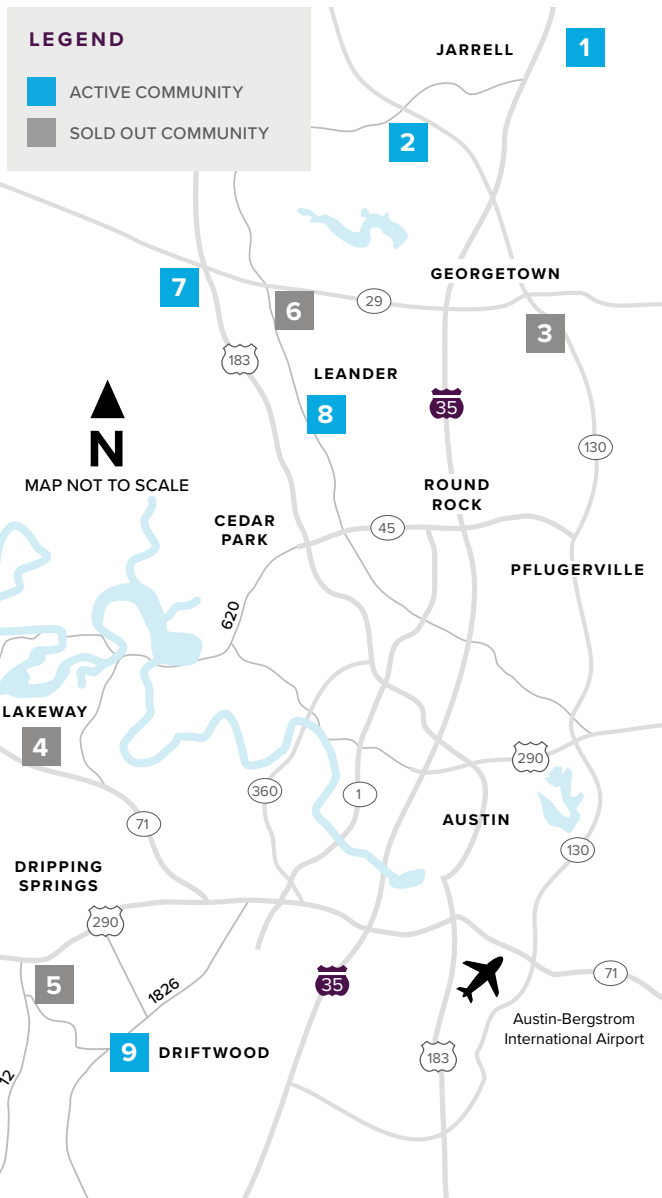

Where to find us

IN THE GREATER AUSTIN AREA

Click on a community below for more information.

NEW HOMES from the \$200s to \$800s+

JARRELL

- 1** THE ENCLAVE AT SONTERRA
From the Low \$200s
512.884.5788

GEORGETOWN

- 2** GATLIN CREEK
From the Low \$300s
512.271.3817
- 3** SADDLECREEK
SOLD OUT
512.271.3831

LAKEWAY

- 4** ROUGH HOLLOW
SOLD OUT
512.271.3831

DRIPPING SPRINGS

- 5** BUTLER RANCH ESTATES
SOLD OUT
512.809.4360

LEANDER

- 6** REAGAN'S OVERLOOK
SOLD OUT
512.271.3787

- 7** DEERBROOKE
Coming Soon
512.271.3831

- 8** CRYSTAL SPRINGS

- THE COVES
From the Upper \$200s
512.271.3851

- THE FALLS
From the Low \$300s
512.271.3851

- THE LAKES
From the Mid \$300s
512.271.3852

DRIFTWOOD

- 9** RIM ROCK
Closeout - Last Lot For Sale
512.809.4360

A HOME FOR
EVERY DREAM®

CenturyCommunities.com/Austin