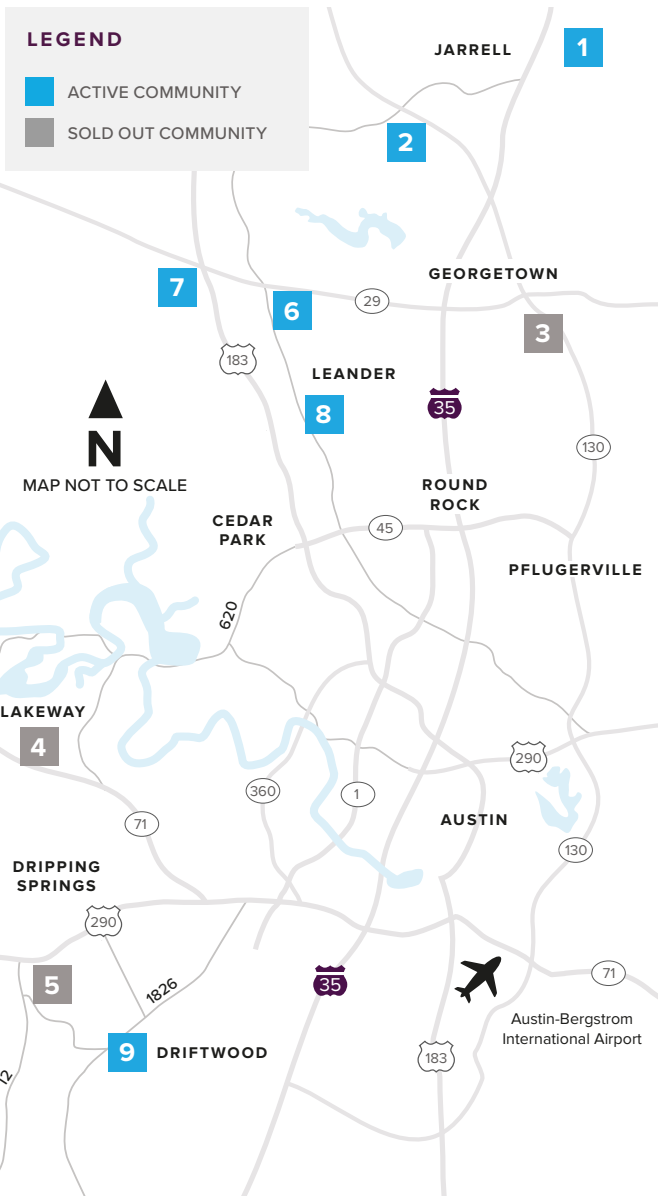

# Where to find us

## IN THE GREATER AUSTIN AREA

Click on a community below for more information.

#### GEORGETOWN

- 2** GATLIN CREEK  
From the Upper \$300s  
512.271.3817
- 3** SADDLECREEK  
*SOLD OUT*  
512.271.3831

#### LEANDER

- 6** REAGAN'S OVERLOOK  
*Final Opportunities*  
From the Upper \$800s  
512.271.3787

- 7** DEERBROOKE  
*Now Open!*  
From the Mid \$300s  
737.825.2901

- 8** CRYSTAL SPRINGS

THE COVES  
From the Low \$300s  
512.271.3851