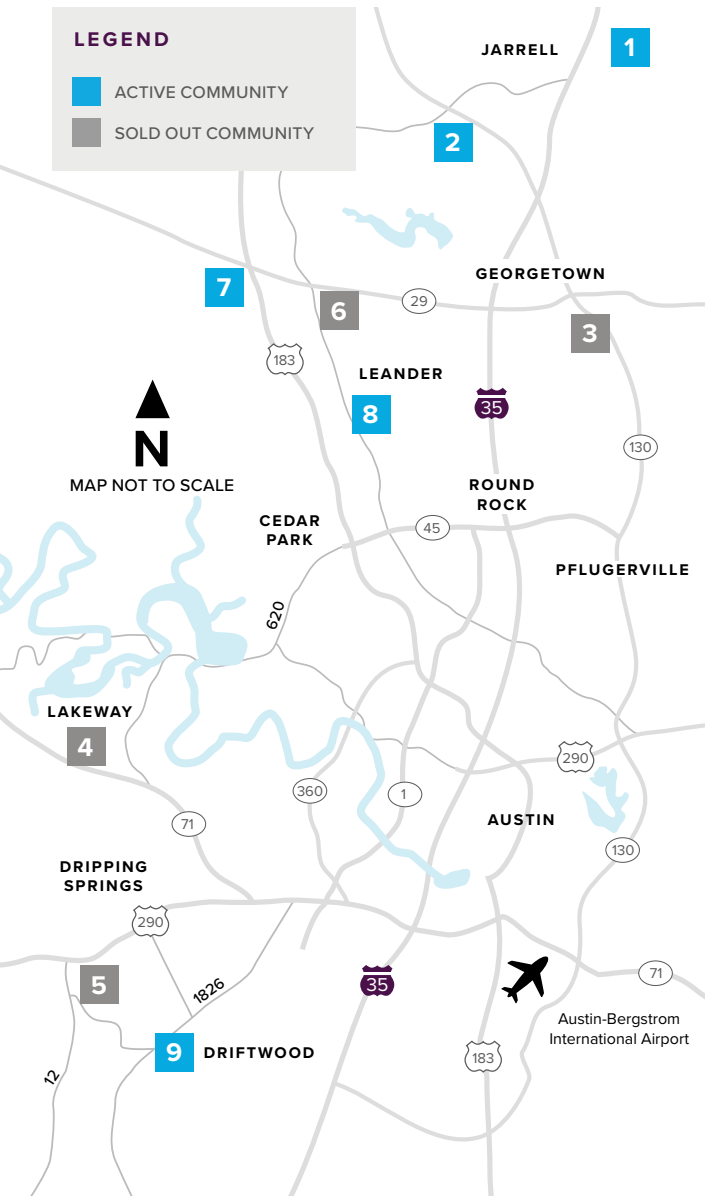

Where to find us

IN THE GREATER AUSTIN AREA

Click on a community below for more information.

NEW HOMES

from the \$200s to \$800s+

JARRELL

- 1** THE ENCLAVE AT SONTERRA
From the Low \$200s
512.884.5788

GEORGETOWN

- 2** GATLIN CREEK
From the Low \$300s
512.271.3817

- 3** SADDLECREEK
SOLD OUT
512.271.3831

LAKEWAY

- 4** ROUGH HOLLOW
SOLD OUT
512.271.3831

DRIPPING SPRINGS

- 5** BUTLER RANCH ESTATES
SOLD OUT
512.809.4360

LEANDER

- 6** REAGAN'S OVERLOOK
SOLD OUT
512.271.3787

- 7** DEERBROOKE
Coming Soon
512.271.3831

- 8** CRYSTAL SPRINGS

- THE COVES
From the Upper \$200s
512.271.3851

- THE FALLS
From the Low \$300s
512.271.3851

- THE LAKES
From the Mid \$300s
512.271.3852

DRIFTWOOD

- 9** RIM ROCK
Closeout - Last Lot For Sale
512.809.4360

A HOME FOR
EVERY DREAM®

[CenturyCommunities.com/Austin](https://www.CenturyCommunities.com/Austin)