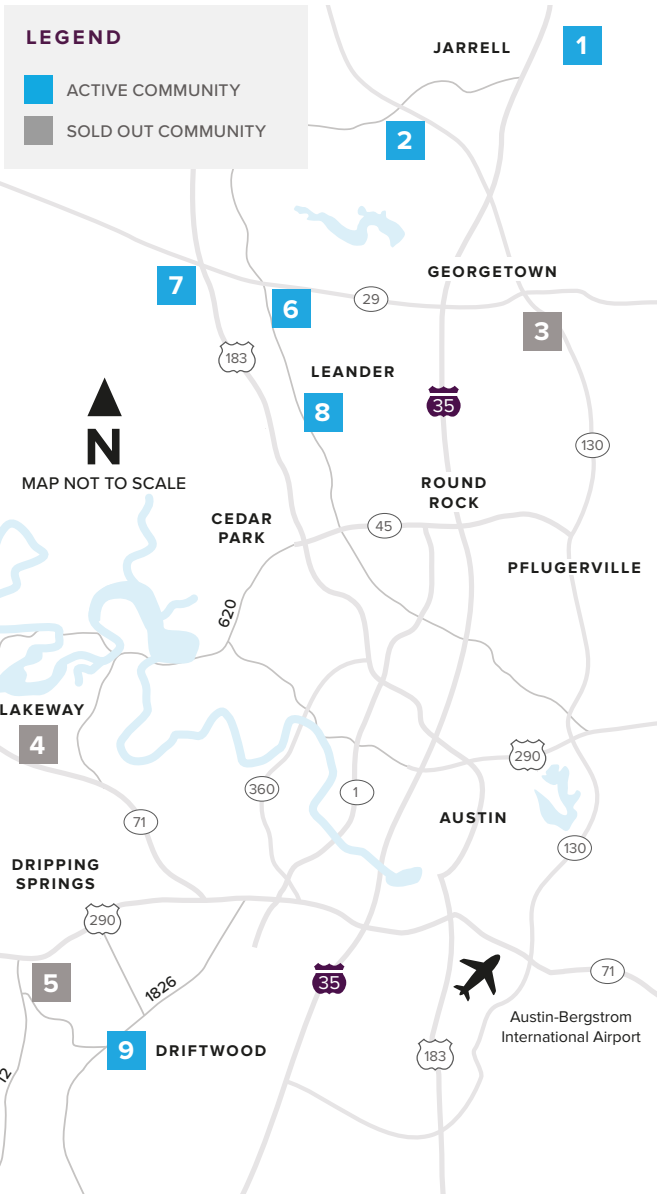

# Where to find us

## IN THE GREATER AUSTIN AREA

Click on a community below for more information.

#### GEORGETOWN

- 2** GATLIN CREEK  
From the Upper \$300s  
512.271.3817
- 3** SADDLECREEK  
**SOLD OUT**  
512.271.3831

#### LEANDER

- 6** REAGAN'S OVERLOOK  
*Final Opportunities*  
From the Upper \$800s  
512.271.3787

- 7** DEERBROOKE  
*Now Open!*  
From the Mid \$300s  
737.825.2901

- 8** CRYSTAL SPRINGS

THE COVES  
From the Low \$300s  
512.271.3851