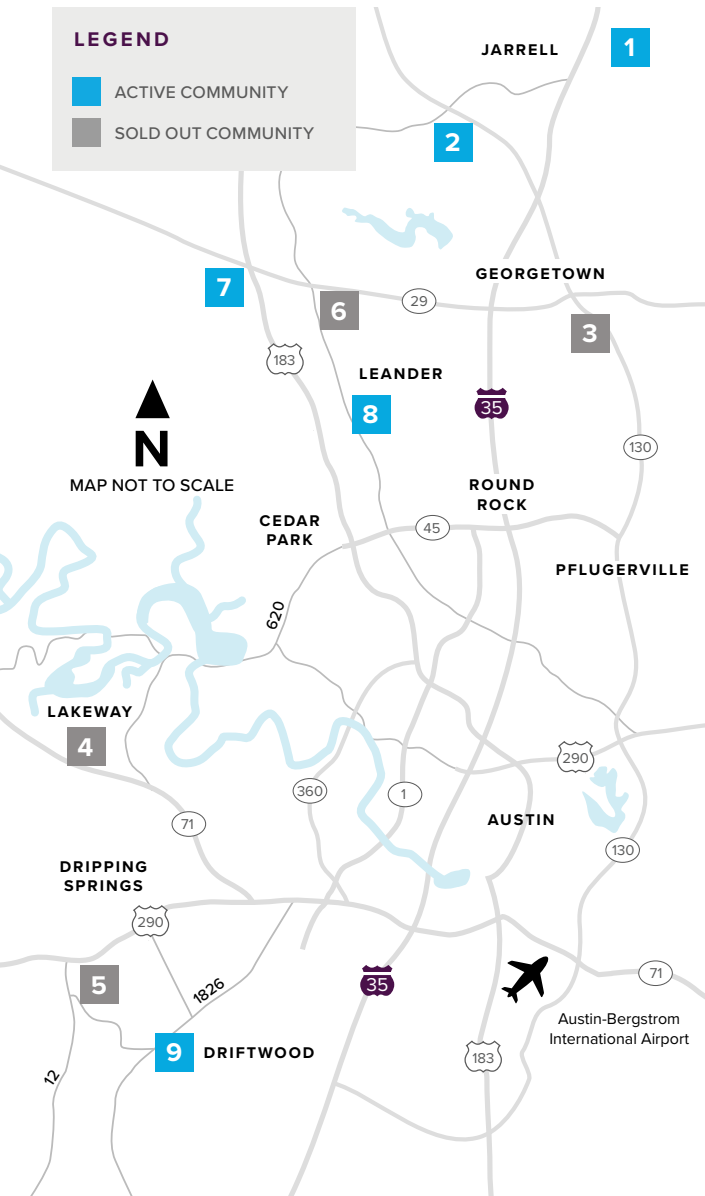

Where to find us

IN THE GREATER AUSTIN AREA

Click on a community below for more information.

NEW HOMES

from the \$200s to \$800s+

JARRELL

- 1** THE ENCLAVE AT SONTERRA
From the Low \$200s
512.884.5788

GEORGETOWN

- 2** GATLIN CREEK
From the Low \$300s
512.271.3817

- 3** SADDLECREEK
SOLD OUT
512.271.3831

LAKEWAY

- 4** ROUGH HOLLOW
SOLD OUT
512.271.3831

DRIPPING SPRINGS

- 5** BUTLER RANCH ESTATES
SOLD OUT
512.809.4360

LEANDER

- 6** REAGAN'S OVERLOOK
SOLD OUT
512.271.3787

- 7** DEERBROOKE
Coming Soon
512.271.3831

- 8** CRYSTAL SPRINGS

- THE COVES
From the Upper \$200s
512.271.3851

- THE FALLS
From the Low \$300s
512.271.3851

- THE LAKES
From the Mid \$300s
512.271.3852

DRIFTWOOD

- 9** RIM ROCK
Closeout - Last Lot For Sale
512.809.4360

A HOME FOR
EVERY DREAM®

CenturyCommunities.com/Austin