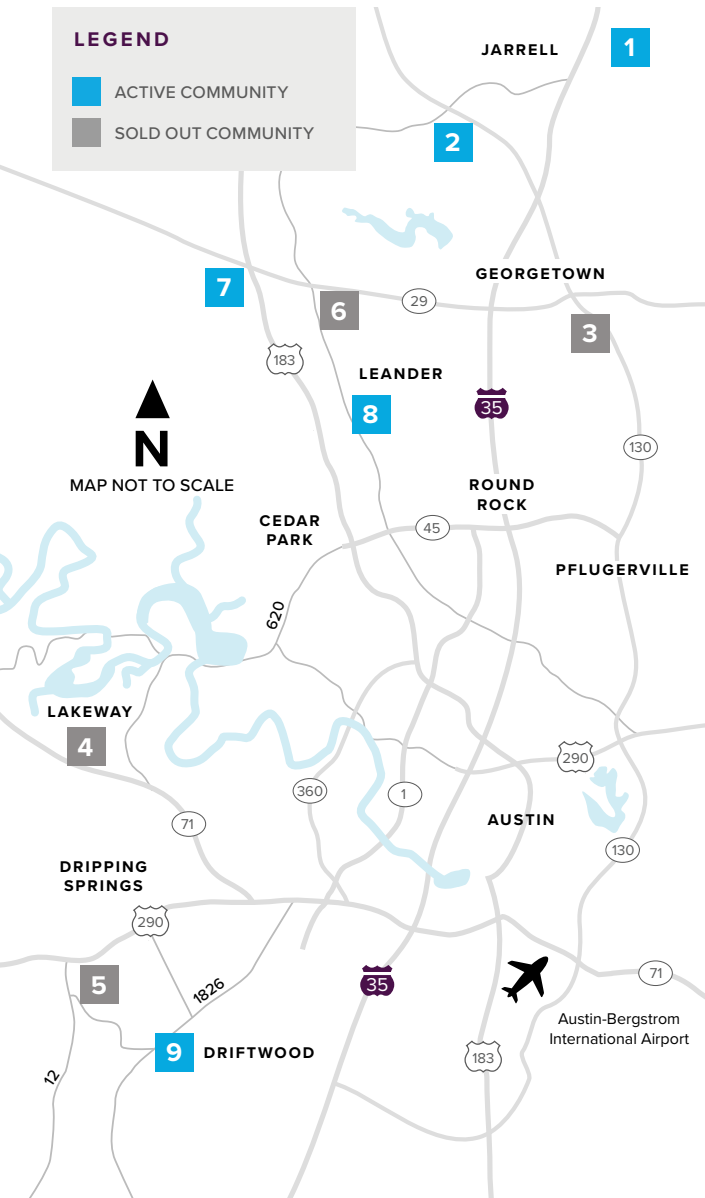

# Where to find us

## IN THE GREATER AUSTIN AREA

Click on a community below for more information.

#### GEORGETOWN

- 2** GATLIN CREEK  
From the Low \$300s  
512.271.3817
- 3** SADDLECREEK  
SOLD OUT  
512.271.3831

- THE LAKES  
From the Mid \$300s  
512.271.3852