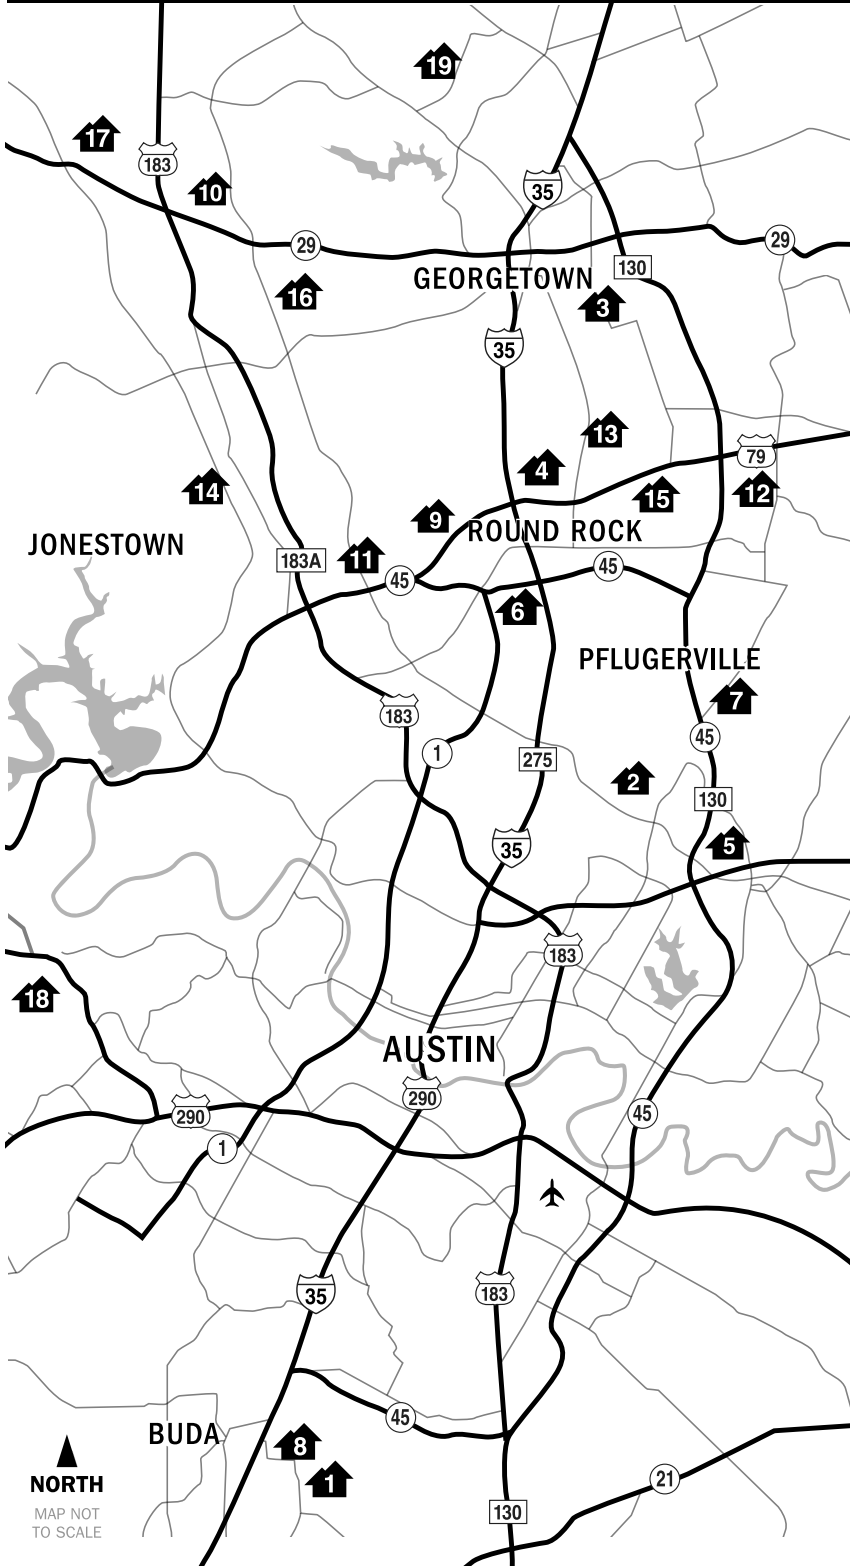

NEW HOME COMMUNITIES IN AUSTIN AND THE KILLEEN/TEMPLE AREA

CENTEX

1. **Sunfield**
From the high-\$100s
128 Lyre Leaf
Buda, TX 78610
512-312-2285
2. **Bellingham Meadows**
From the mid-\$200s
7513 Antrim Trail
Austin, TX 78754
512-532-3494
3. **Carlson Place**
From the low-\$200s
2049 Cliffbrake Way
Georgetown, TX 78626
512-532-3411
4. **Enclave at Chandler Creek**
From the low-\$200s
2601 Chandler Creek Blvd
Round Rock, TX 78665
866-775-0025
5. **ShadowGlen**
From the high-\$100s
14112 Arbor Hill Cv.
Manor, TX 78653
800-808-7345
10. **Santa Rita Ranch**
From the low-\$200s
112 Leon Loop
Liberty Hill, TX 78642
512-532-3497
11. **Parmer Crossing**
From the low-\$300s
13903 Osmarea Drive
Austin, TX 78729
512-532-3495
12. **Carmel Creek**
From the mid-\$200s
106 Cyril Drive
Hutto, TX 78634
512-532-3305
13. **Siena**
From the mid-\$200s
7903 Mozart Street
Round Rock, TX 78665
512-532-3305
14. **Mason Hills - Last Chance!**
From the low-\$400s
1600 Carmine Drive
Leander, TX 78641
512-532-3477

PULTE HOMES

6. **Preston Village**
From the low-\$300s
3100 Lions Tail Street
Austin, TX 78728
512-248-2956
7. **Carmel**
From the mid-\$200s
16909 Casanova Ave
Pflugerville TX 78660
866-246-4284
8. **Sunfield**
From the mid-\$200s
127 Everglade Drive
Buda, TX 78610
888-817-2209
9. **Heritage Oaks at Pearson Place**
From the mid-\$500s
10309 Lavon Bend
Austin, TX 78717
512-532-3498
15. **Concord at Brushy Creek - The Grove**
From the mid-\$200s
1050 Kenney Fort Crossing
Round Rock, TX 78665
512-532-3441
16. **Rancho Sienna**
From the low-\$200s
808 Bonnet Boulevard
Georgetown, TX 78628
512-532-3440
17. **Stonewall Ranch**
From the mid-\$200s
83 Prospector Lane
Liberty Hill, TX 78624
866-246-4194
18. **Sweetwater**
From the low-\$300s
6120 Llano Stage Trail
Austin, TX 78738
888-826-8436