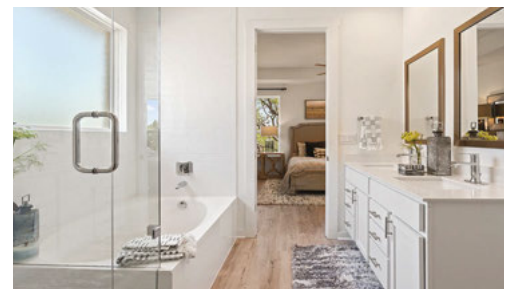

Welcome to Riverview! Discover beautiful new homes starting in the mid \$400s nestled in the Hill Country terrain of West Georgetown.

- 3 Miles From Wolf Ranch & IH35
- Stainless Steel Appliances
- 42" Kitchen Cabinets
- Full Yard Sod With Irrigation
- Easy Access To Major Roads