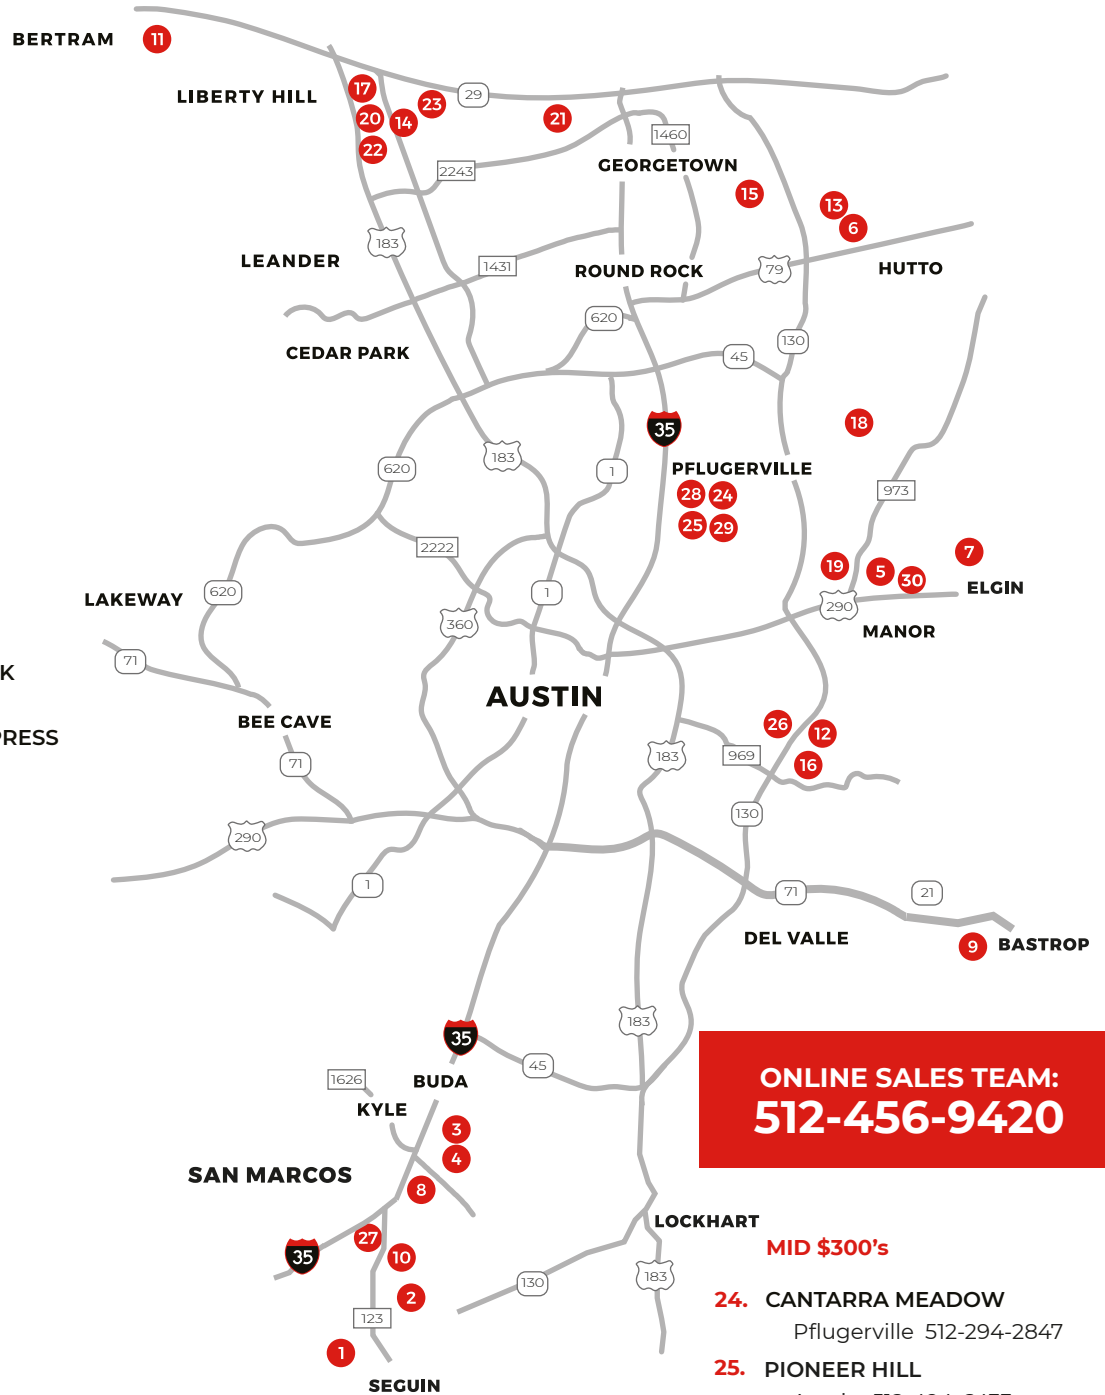

LOW $200's

1. **ARROYO RANCH**
  Seguin 830-456-5133

MID $200's

2. **NAVARRO OAKS**
  Seguin 512-456-9420
3. **SOUTHGROVE**
  Kyle 512-456-9420
4. **MILLCREEK**
  Uhland 512-456-9420
5. **STONEWATER | EXPRESS**
  Manor 512-278-8220
6. **MAGER MEADOWS**
  Hutto 512-456-9420
7. **PEPPERGRASS**
  Elgin 512-531-9016
8. **WHISPER**
  San Marcos 512-456-9420
9. **RIVER'S BEND AT PECAN PARK**
  Bastrop 512-549-3275
10. **COTTONWOOD CREEK | EXPRESS**
  San Marcos 512-456-9420
11. **DOVE MEADOW**
  Bertram 512-456-9420
12. **FOREST BLUFF | EXPRESS**
  Austin 512-456-9420

HIGH $200's

13. **MUSTANG CREEK**
  Hutto 512-456-9420
14. **RANCHO SIENNA**
  Georgetown 512-456-9420
15. **FAIRHAVEN**
  Georgetown 512-688-5574

LOW $300's

16. **TIERMO | EXPRESS**
  Austin 512-614-4920
17. **WILDLEAF**
  Leander 512-531-9302
18. **SORENTO**
  Pflugerville 512-721-5910
19. **SHADOWGLEN**
  Manor 512-531-9485
20. **LARKSPUR**
  Leander 512-337-7766
21. **RIVERVIEW**
  Georgetown 512-688-3924
22. **BAR W RANCH**
  Leander 512-456-9420
23. **LIVELY RANCH**
  Georgetown 512-456-9420

**ONLINE SALES TEAM:
512-456-9420**

MID $300's

24. **CANTARRA MEADOW**
  Pflugerville 512-294-2847
25. **PIONEER HILL**
  Austin 512-494-6433
26. **PARKER STATION**
  Austin 512-531-9234

COMING SOON

27. **MILLBROOK PARK**
  San Marcos 512-351-7613
28. **HILLCREST**
  Pflugerville 512-456-9420
29. **PIONEER CROSSING EAST**
  Austin 512-456-9420
30. **CARILLON**
  Manor 512-531-9055

MODEL HOME HOURS:

Mon 12-7 | Tues-Sat 10-7 | Sun 12-6

Prices shown are base home prices and do not include closing cost and fees, modifications to plans and custom features which may substantially affect final cost of the home. Prices, plans, features, options, availability and co-broke are subject to change without notice. Additional restrictions may apply. Square footages are approximate. Map is not to scale. REV. 03.30.2021