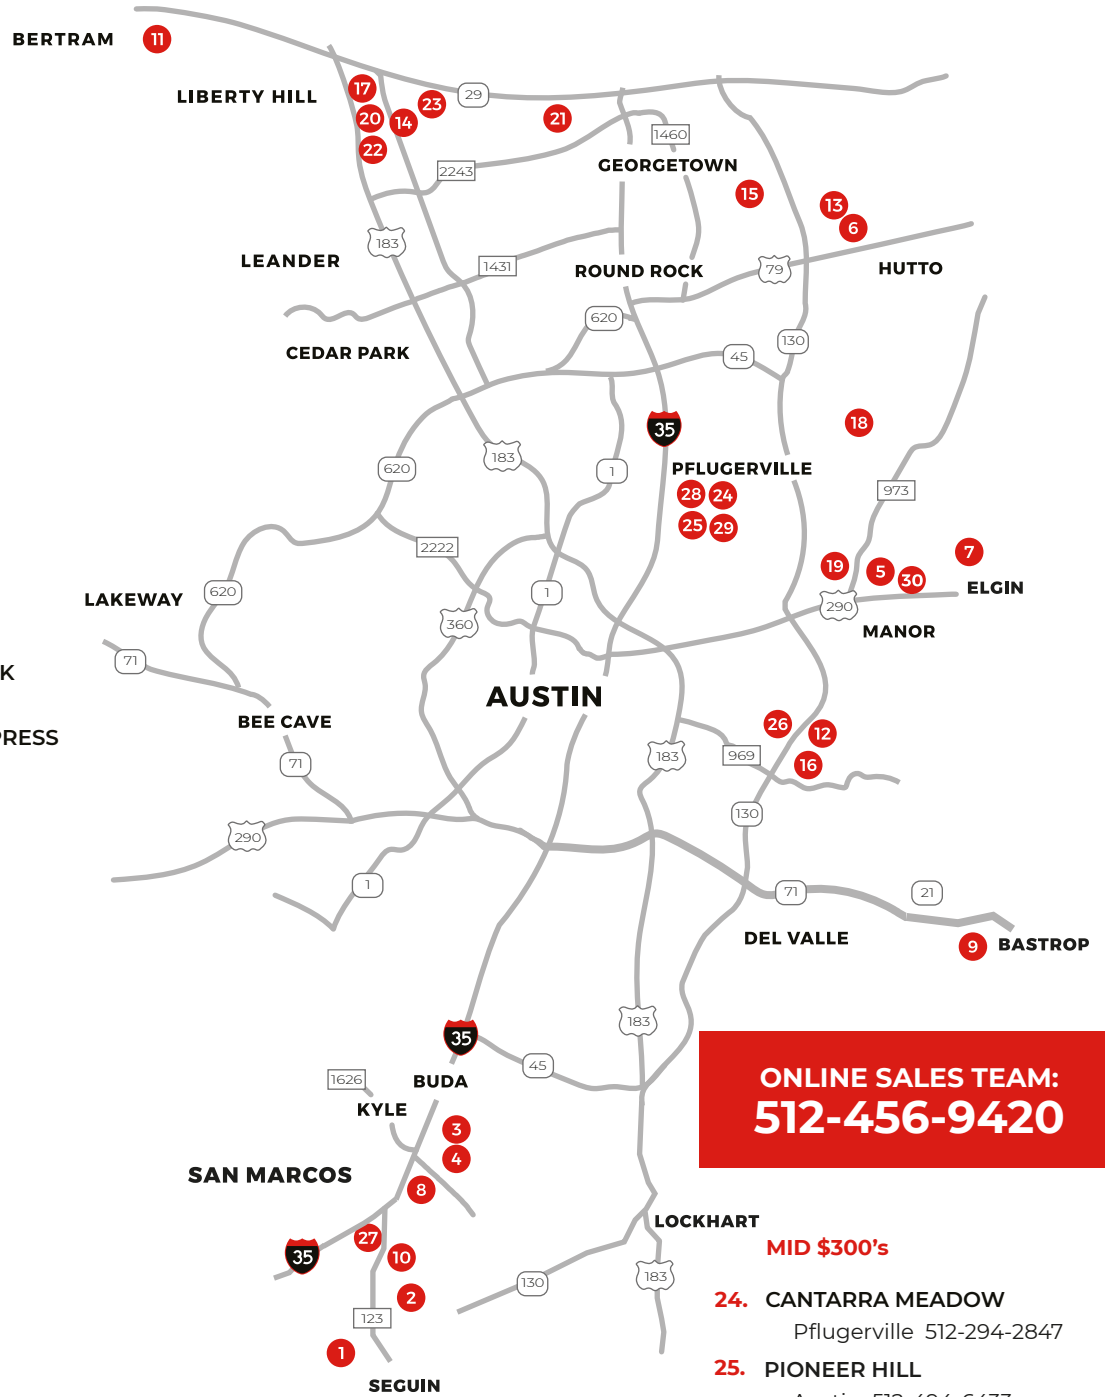

LOW $200's

1. **ARROYO RANCH**
  Seguin 830-456-5133

MID $200's

2. **NAVARRO OAKS**
  Seguin 512-456-9420
3. **SOUTHGROVE**
  Kyle 512-456-9420
4. **MILLCREEK**
  Uhland 512-456-9420
5. **STONEWATER | EXPRESS**
  Manor 512-278-8220
6. **MAGER MEADOWS**
  Hutto 512-456-9420
7. **PEPPERGRASS**
  Elgin 512-531-9016
8. **WHISPER**
  San Marcos 512-456-9420
9. **RIVER'S BEND AT PECAN PARK**
  Bastrop 512-549-3275
10. **COTTONWOOD CREEK | EXPRESS**
  San Marcos 512-456-9420
11. **DOVE MEADOW**
  Bertram 512-456-9420
12. **FOREST BLUFF | EXPRESS**
  Austin 512-456-9420

HIGH $200's

13. **MUSTANG CREEK**
  Hutto 512-456-9420
14. **RANCHO SIENNA**
  Georgetown 512-456-9420
15. **FAIRHAVEN**
  Georgetown 512-688-5574

LOW $300's

16. **TIERMO | EXPRESS**
  Austin 512-614-4920
17. **WILDLEAF**
  Leander 512-531-9302
18. **SORENTO**
  Pflugerville 512-721-5910
19. **SHADOWGLEN**
  Manor 512-531-9485
20. **LARKSPUR**
  Leander 512-337-7766
21. **RIVERVIEW**
  Georgetown 512-688-3924
22. **BAR W RANCH**
  Leander 512-456-9420
23. **LIVELY RANCH**
  Georgetown 512-456-9420

**ONLINE SALES TEAM:
512-456-9420**

MID $300's

24. **CANTARRA MEADOW**
  Pflugerville 512-294-2847
25. **PIONEER HILL**
  Austin 512-494-6433
26. **PARKER STATION**
  Austin 512-531-9234

COMING SOON

27. **MILLBROOK PARK**
  San Marcos 512-351-7613
28. **HILLCREST**
  Pflugerville 512-456-9420
29. **PIONEER CROSSING EAST**
  Austin 512-456-9420
30. **CARILLON**
  Manor 512-531-9055

MODEL HOME HOURS:

Mon 12-7 | Tues-Sat 10-7 | Sun 12-6

Prices shown are base home prices and do not include closing cost and fees, modifications to plans and custom features which may substantially affect final cost of the home. Prices, plans, features, options, availability and co-broke are subject to change without notice. Additional restrictions may apply. Square footages are approximate. Map is not to scale. REV. 03.30.2021