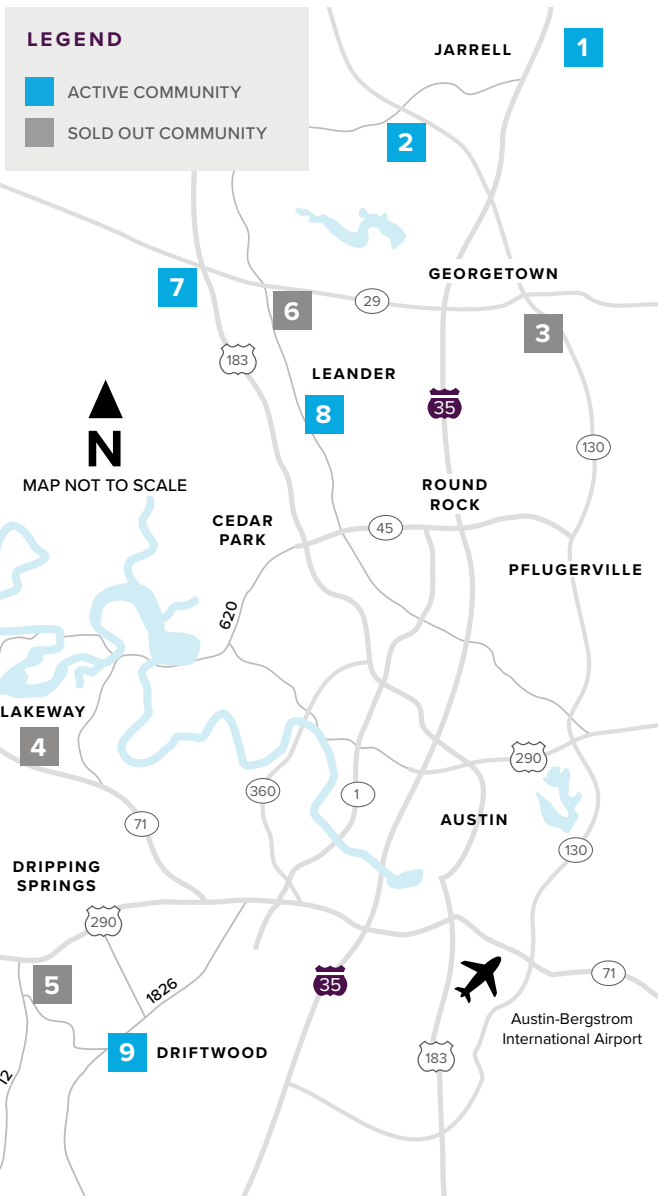

# Where to find us

## IN THE GREATER AUSTIN AREA

Click on a community below for more information.

#### GEORGETOWN

- 2** GATLIN CREEK  
From the Low \$300s  
512.271.3817
- 3** SADDLECREEK  
**SOLD OUT**  
512.271.3831

- THE LAKES  
From the Mid \$300s  
512.271.3852