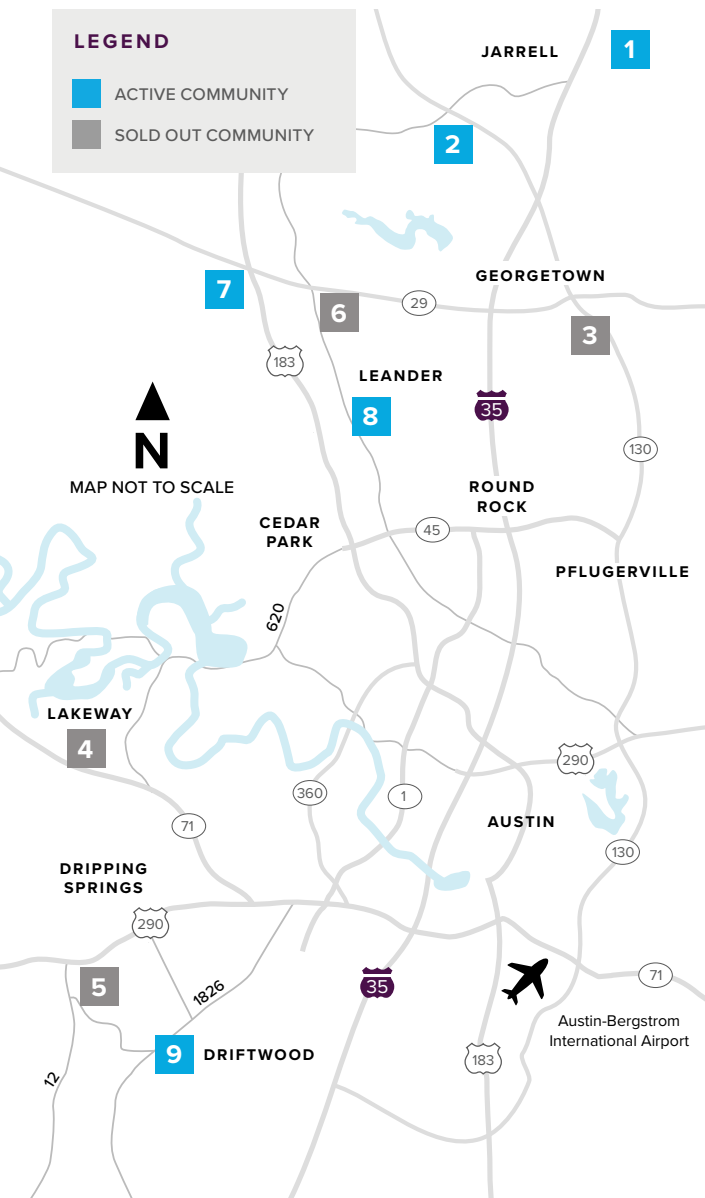

Where to find us

IN THE GREATER AUSTIN AREA

Click on a community below for more information.

NEW HOMES

from the \$200s to \$800s+

JARRELL

- 1** THE ENCLAVE AT SONTERRA
From the Low \$200s
512.884.5788

GEORGETOWN

- 2** GATLIN CREEK
From the Low \$300s
512.271.3817
- 3** SADDLECREEK
SOLD OUT
512.271.3831

LAKEWAY

- 4** ROUGH HOLLOW
SOLD OUT
512.271.3831

DRIPPING SPRINGS

- 5** BUTLER RANCH ESTATES
SOLD OUT
512.809.4360

LEANDER

- 6** REAGAN'S OVERLOOK
SOLD OUT
512.271.3787

- 7** DEERBROOKE
Coming Soon
512.271.3831

- 8** CRYSTAL SPRINGS

- THE COVES
From the Upper \$200s
512.271.3851

- THE FALLS
From the Low \$300s
512.271.3851

- THE LAKES
From the Mid \$300s
512.271.3852

DRIFTWOOD

- 9** RIM ROCK
Closeout - Last Lot For Sale
512.809.4360

A HOME FOR
EVERY DREAM®

[CenturyCommunities.com/Austin](https://www.CenturyCommunities.com/Austin)