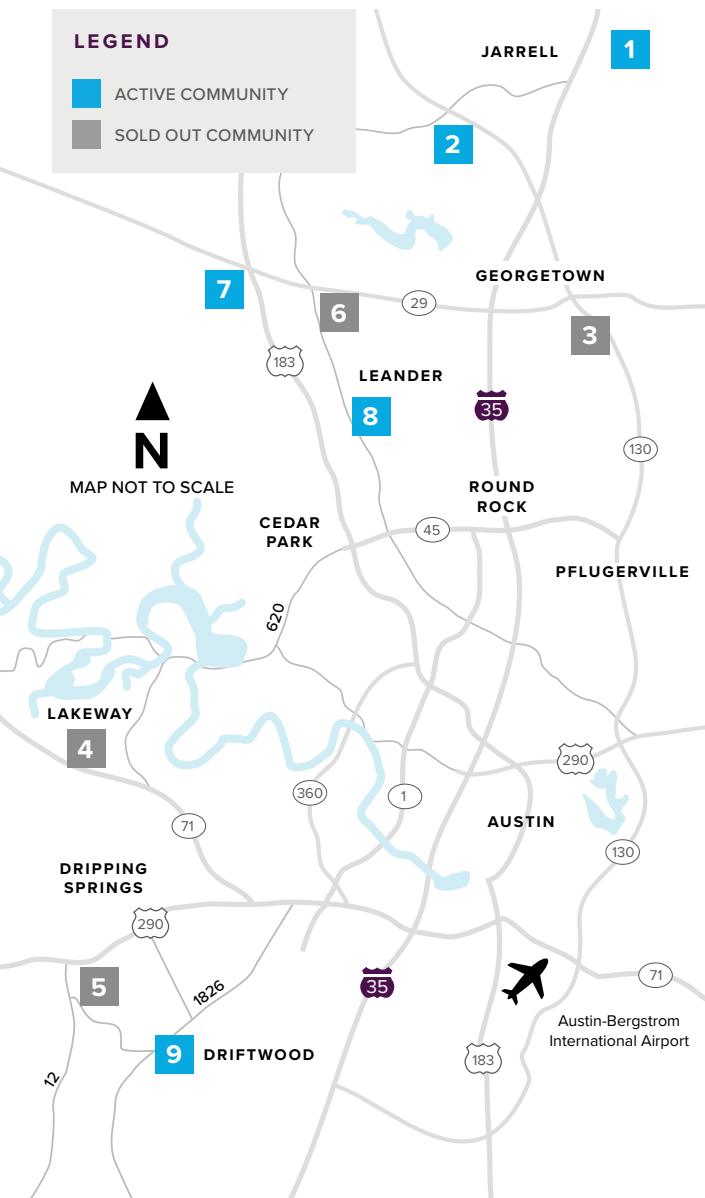

Where to find us

IN THE GREATER AUSTIN AREA

Click on a community below for more information.

NEW HOMES from the \$200s to \$800s+

JARRELL

- 1** THE ENCLAVE AT SONTERRA
From the Low \$200s
512.884.5788

GEORGETOWN

- 2** GATLIN CREEK
From the Low \$300s
512.271.3817
- 3** SADDLECREEK
SOLD OUT
512.271.3831

LAKEWAY

- 4** ROUGH HOLLOW
SOLD OUT
512.271.3831

DRIPPING SPRINGS

- 5** BUTLER RANCH ESTATES
SOLD OUT
512.809.4360

LEANDER

- 6** REAGAN'S OVERLOOK
SOLD OUT
512.271.3787

- 7** DEERBROOKE
Coming Soon
512.271.3831

8 CRYSTAL SPRINGS

- THE COVES
From the Upper \$200s
512.271.3851

- THE FALLS
From the Low \$300s
512.271.3851

- THE LAKES
From the Mid \$300s
512.271.3852

DRIFTWOOD

- 9** RIM ROCK
Closeout - Last Lot For Sale
512.809.4360

A HOME FOR
EVERY DREAM®

CenturyCommunities.com/Austin