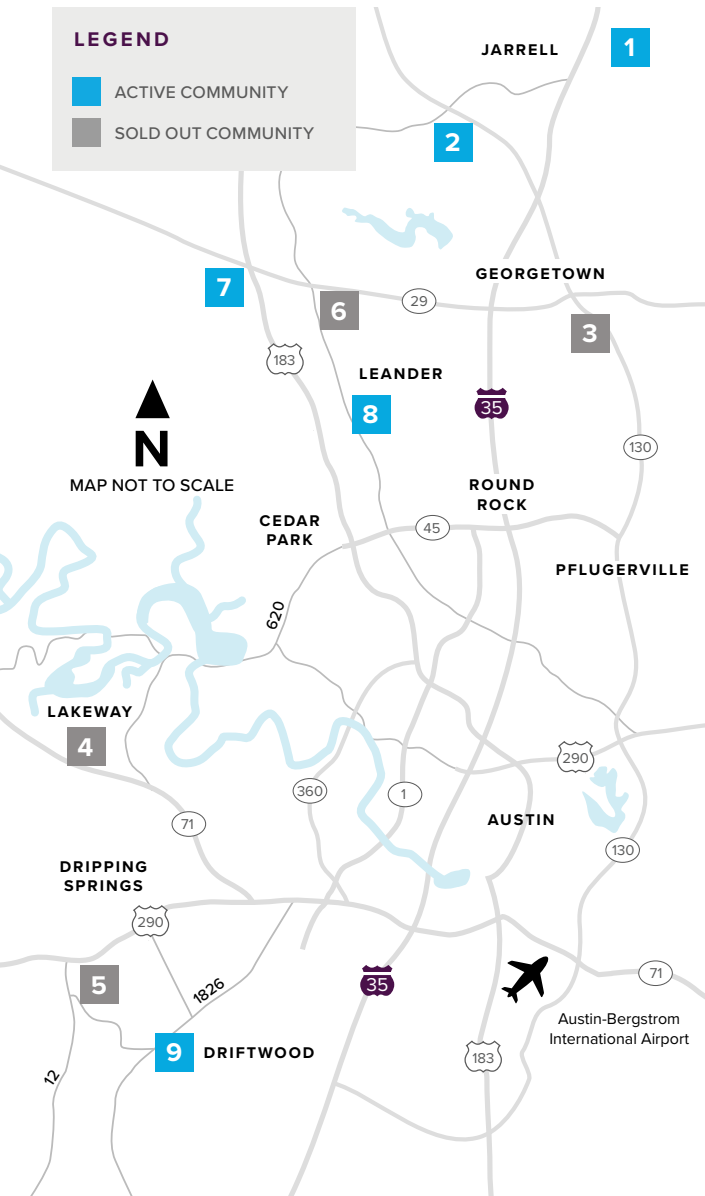

# Where to find us

## IN THE GREATER AUSTIN AREA

Click on a community below for more information.

#### GEORGETOWN

- 2** GATLIN CREEK  
From the Low \$300s  
512.271.3817

- 3** SADDLECREEK  
**SOLD OUT**  
512.271.3831

- THE LAKES  
From the Mid \$300s  
512.271.3852