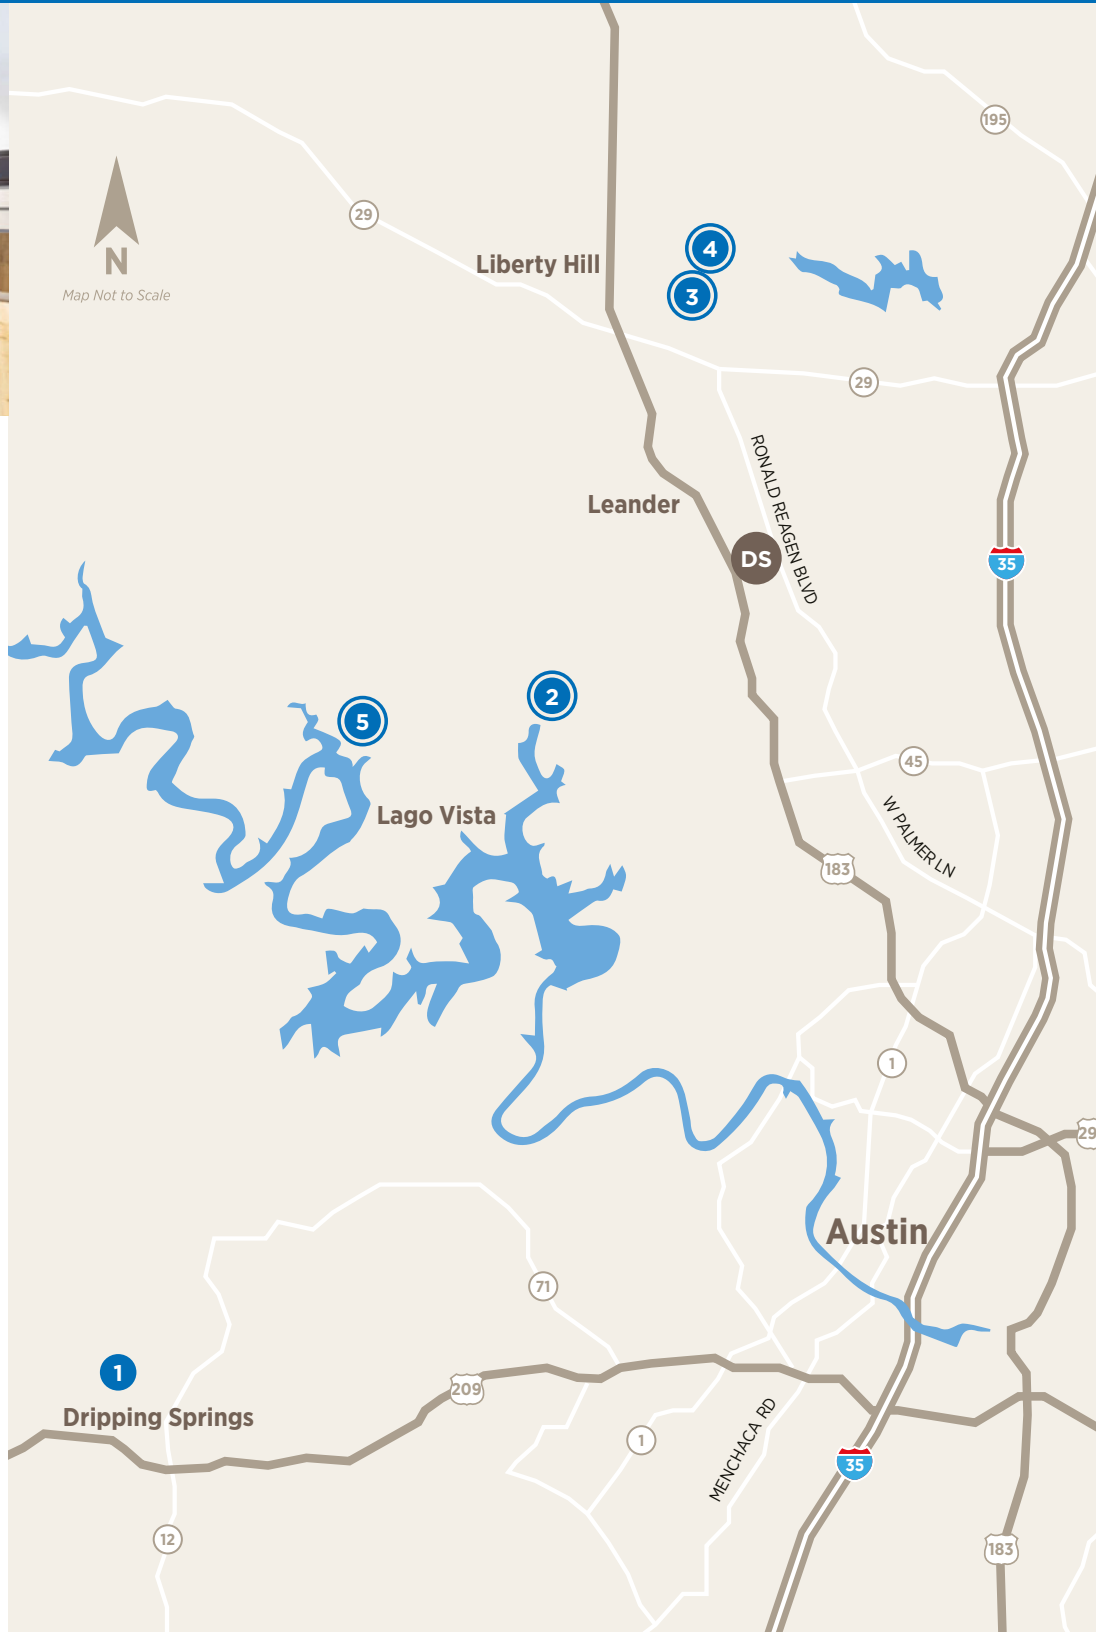

## MAP GUIDE TO TOLL BROTHERS COMMUNITIES IN THE AUSTIN AREA

**DS** **AUSTIN DESIGN STUDIO**  
 1320 Arrow Point Dr, Suite 401  
 Cedar Park, TX 78613  
 737-227-5730

**1** **ESPERANZA**  
 166 Prairie Clover Dr  
 Dripping Springs, TX 78620  
 0.75 acre home sites

**2** **TRAVISSO**  
 1837 Ficuzza Wy  
 Leander, TX 78641  
 Capri Collection—50-foot-wide home sites  
 Siena Collection—60-foot-wide home sites  
 Naples Collection—70-foot-wide home sites  
 Florence Collection—80+-foot-wide home sites

**3** **TOLL BROTHERS AT SANTA RITA RANCH**  
 528 Exploration Cr  
 Liberty Hill, TX 78628  
 70-foot-wide home sites

**4** **REGENCY AT SANTA RITA RANCH**  
**55+**  
 500 Sweetgrass Ct  
 Liberty Hill, TX 78642  
 Garden Collection—50-foot-wide home sites  
 Meadow Collection—60-foot-wide home sites  
 Orchard Collection—70-foot-wide home sites

**5** **LAKESIDE AT TESSERA**  
 Coming Soon

**○** = AMENITIES/RESORT

**○ 55+** = ACTIVE ADULT COMMUNITY