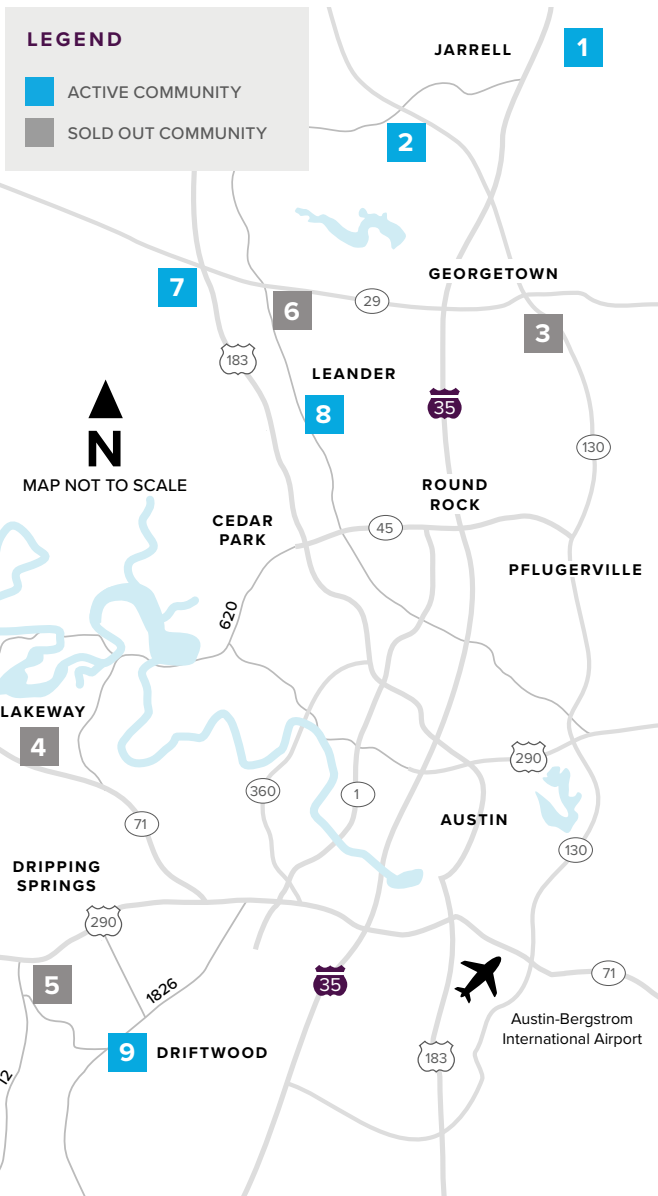

Where to find us

IN THE GREATER AUSTIN AREA

Click on a community below for more information.

NEW HOMES

from the \$200s to \$800s+

JARRELL

- 1** THE ENCLAVE AT SONTERRA
From the Low \$200s
512.884.5788

GEORGETOWN

- 2** GATLIN CREEK
From the Low \$300s
512.271.3817
- 3** SADDLECREEK
SOLD OUT
512.271.3831

LAKEWAY

- 4** ROUGH HOLLOW
SOLD OUT
512.271.3831

DRIPPING SPRINGS

- 5** BUTLER RANCH ESTATES
SOLD OUT
512.809.4360

LEANDER

- 6** REAGAN'S OVERLOOK
SOLD OUT
512.271.3787

- 7** DEERBROOKE
Coming Soon
512.271.3831

- 8** CRYSTAL SPRINGS

- THE COVES
From the Upper \$200s
512.271.3851

- THE FALLS
From the Low \$300s
512.271.3851

- THE LAKES
From the Mid \$300s
512.271.3852

DRIFTWOOD

- 9** RIM ROCK
Closeout - Last Lot For Sale
512.809.4360

A HOME FOR
EVERY DREAM®

[CenturyCommunities.com/Austin](https://www.CenturyCommunities.com/Austin)