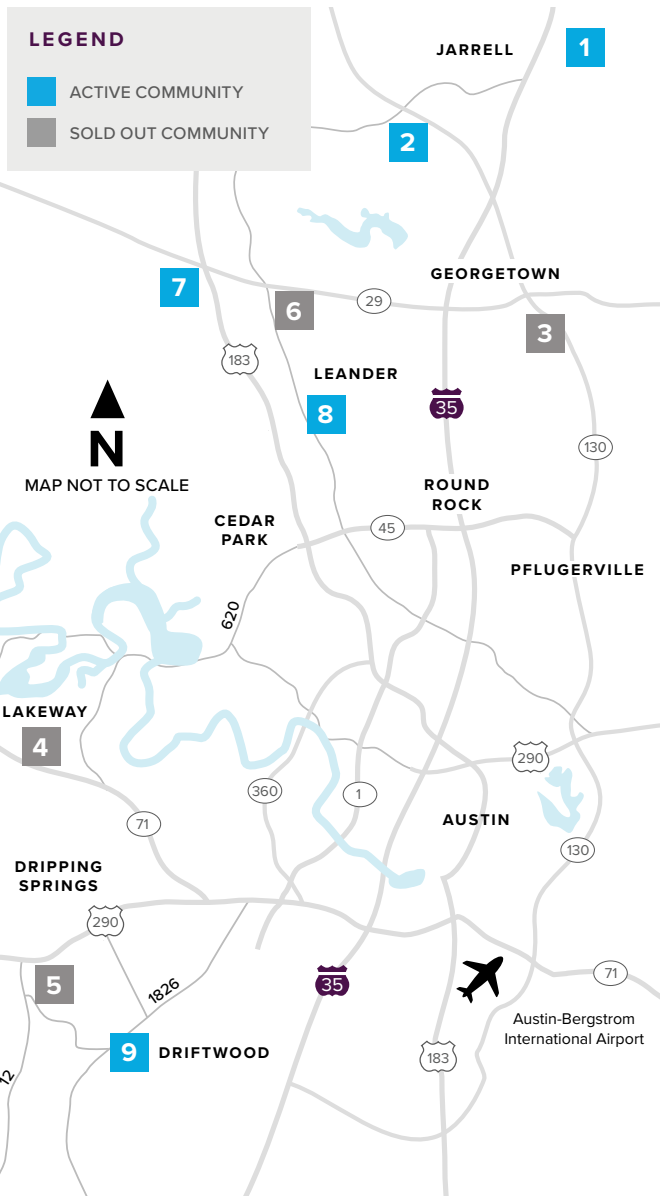

Where to find us

IN THE GREATER AUSTIN AREA

Click on a community below for more information.

NEW HOMES from the \$200s to \$800s+

JARRELL

- 1** THE ENCLAVE AT SONTERRA
From the Low \$200s
512.884.5788

GEORGETOWN

- 2** GATLIN CREEK
From the Low \$300s
512.271.3817
- 3** SADDLECREEK
SOLD OUT
512.271.3831

LAKEWAY

- 4** ROUGH HOLLOW
SOLD OUT
512.271.3831

DRIPPING SPRINGS

- 5** BUTLER RANCH ESTATES
SOLD OUT
512.809.4360

LEANDER

- 6** REAGAN'S OVERLOOK
SOLD OUT
512.271.3787

- 7** DEERBROOKE
Coming Soon
512.271.3831

- 8** CRYSTAL SPRINGS

- THE COVES
From the Upper \$200s
512.271.3851

- THE FALLS
From the Low \$300s
512.271.3851

- THE LAKES
From the Mid \$300s
512.271.3852

DRIFTWOOD

- 9** RIM ROCK
Closeout - Last Lot For Sale
512.809.4360

A HOME FOR
EVERY DREAM®

CenturyCommunities.com/Austin