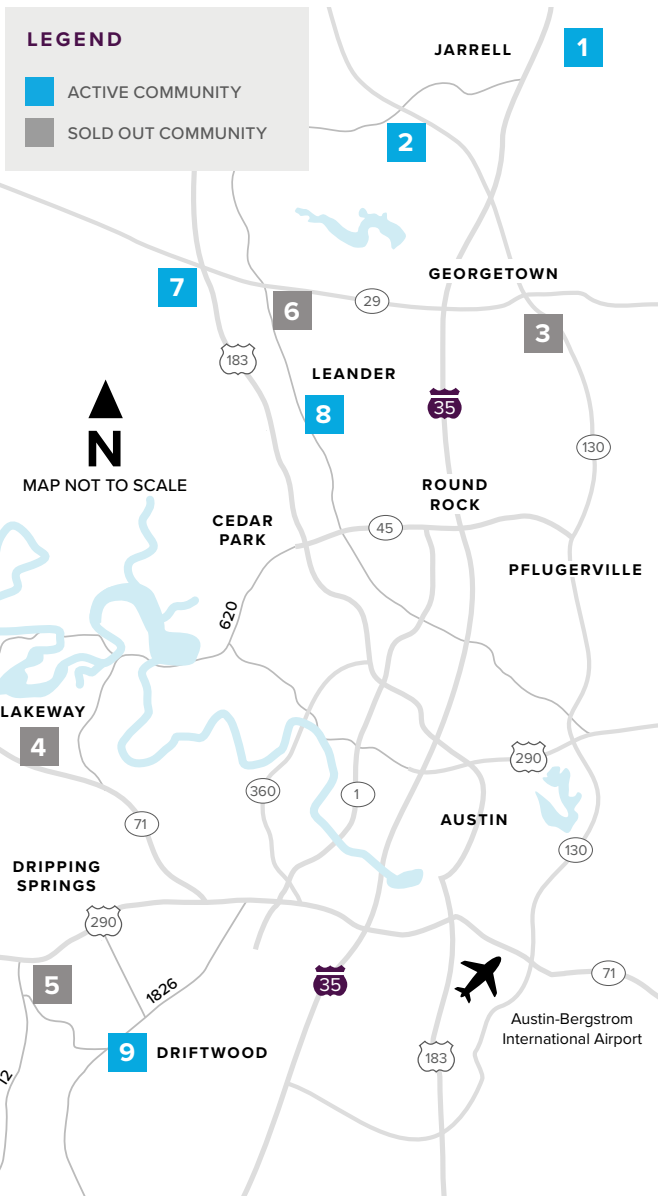

Where to find us

IN THE GREATER AUSTIN AREA

Click on a community below for more information.

NEW HOMES

from the \$200s to \$800s+

JARRELL

- 1** THE ENCLAVE AT SONTERRA
From the Low \$200s
512.884.5788

GEORGETOWN

- 2** GATLIN CREEK
From the Low \$300s
512.271.3817

- 3** SADDLECREEK
SOLD OUT
512.271.3831

LAKEWAY

- 4** ROUGH HOLLOW
SOLD OUT
512.271.3831

DRIPPING SPRINGS

- 5** BUTLER RANCH ESTATES
SOLD OUT
512.809.4360

LEANDER

- 6** REAGAN'S OVERLOOK
SOLD OUT
512.271.3787

- 7** DEERBROOKE
Coming Soon
512.271.3831

- 8** CRYSTAL SPRINGS

- THE COVES
From the Upper \$200s
512.271.3851

- THE FALLS
From the Low \$300s
512.271.3851

- THE LAKES
From the Mid \$300s
512.271.3852

DRIFTWOOD

- 9** RIM ROCK
Closeout - Last Lot For Sale
512.809.4360

A HOME FOR
EVERY DREAM®

[CenturyCommunities.com/Austin](https://www.CenturyCommunities.com/Austin)