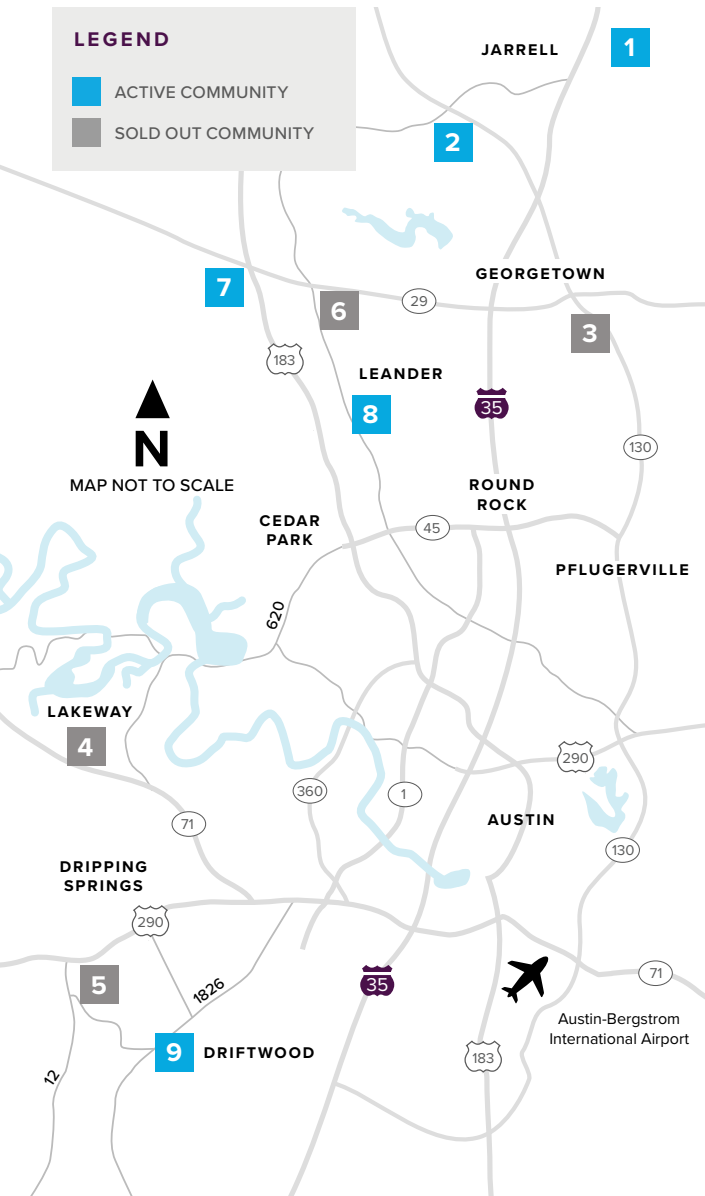

# Where to find us

## IN THE GREATER AUSTIN AREA

Click on a community below for more information.

#### GEORGETOWN

- 2** GATLIN CREEK  
From the Low \$300s  
512.271.3817
- 3** SADDLECREEK  
**SOLD OUT**  
512.271.3831

#### 8 CRYSTAL SPRINGS

- THE COVES  
From the Upper \$200s  
512.271.3851

- THE FALLS  
From the Low \$300s  
512.271.3851

- THE LAKES  
From the Mid \$300s  
512.271.3852