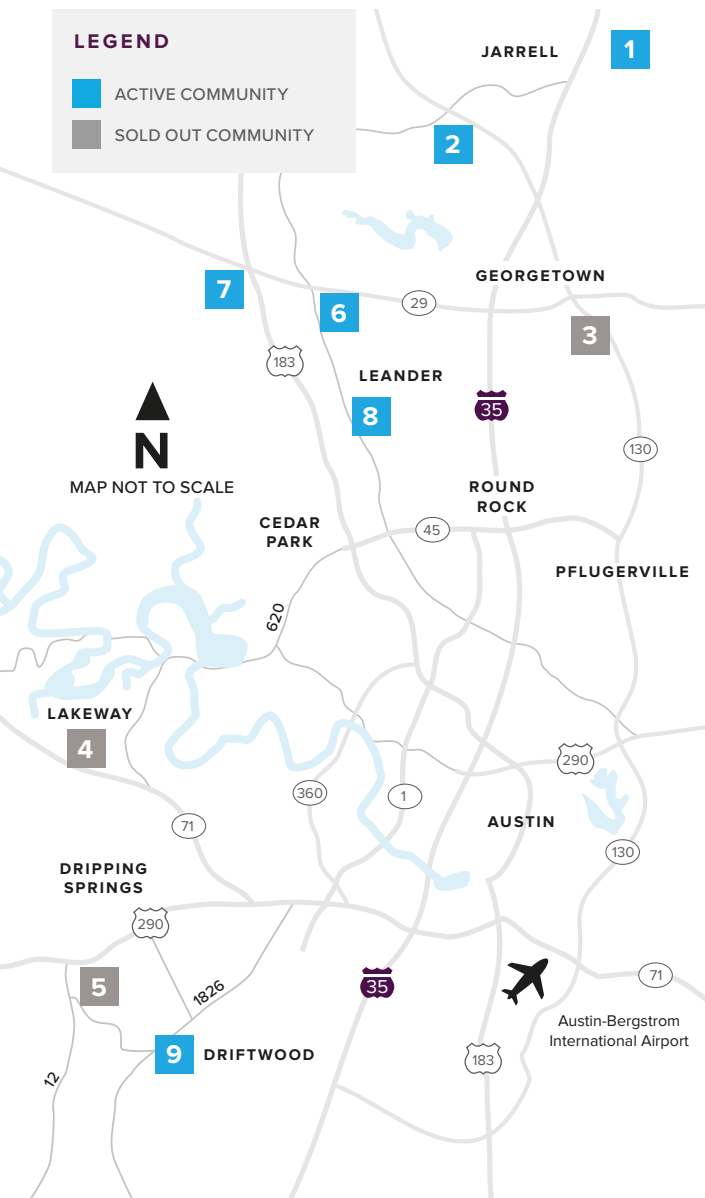

# Where to find us

## IN THE GREATER AUSTIN AREA

Click on a community below for more information.

#### GEORGETOWN

- 2** GATLIN CREEK  
From the Upper \$300s  
512.271.3817
- 3** SADDLECREEK  
*SOLD OUT*  
512.271.3831

#### LEANDER

- 6** REAGAN'S OVERLOOK  
*Final Opportunities*  
From the Upper \$800s  
512.271.3787

- 7** DEERBROOKE  
*Now Open!*  
From the Mid \$300s  
737.825.2901

- 8** CRYSTAL SPRINGS

THE COVES  
From the Low \$300s  
512.271.3851