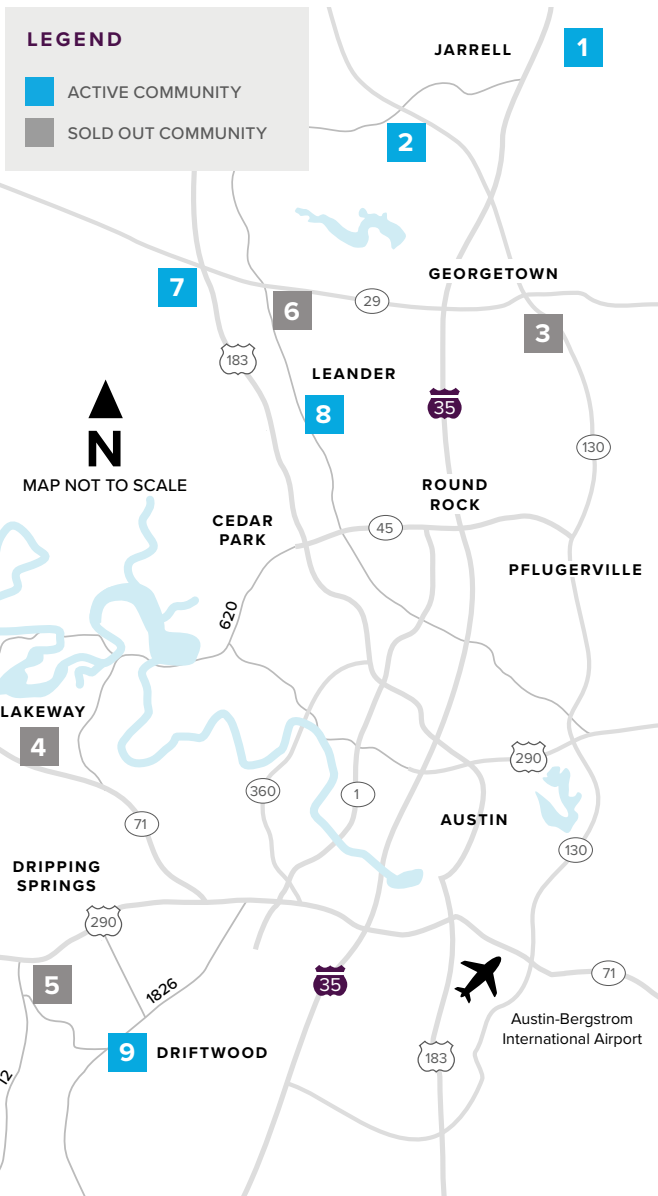

Where to find us

IN THE GREATER AUSTIN AREA

Click on a community below for more information.

NEW HOMES from the \$200s to \$800s+

JARRELL

- 1** THE ENCLAVE AT SONTERRA
From the Low \$200s
512.884.5788

GEORGETOWN

- 2** GATLIN CREEK
From the Low \$300s
512.271.3817
- 3** SADDLECREEK
SOLD OUT
512.271.3831

LAKEWAY

- 4** ROUGH HOLLOW
SOLD OUT
512.271.3831

DRIPPING SPRINGS

- 5** BUTLER RANCH ESTATES
SOLD OUT
512.809.4360

LEANDER

- 6** REAGAN'S OVERLOOK
SOLD OUT
512.271.3787

- 7** DEERBROOKE
Coming Soon
512.271.3831

- 8** CRYSTAL SPRINGS

- THE COVES
From the Upper \$200s
512.271.3851

- THE FALLS
From the Low \$300s
512.271.3851

- THE LAKES
From the Mid \$300s
512.271.3852

DRIFTWOOD

- 9** RIM ROCK
Closeout - Last Lot For Sale
512.809.4360

A HOME FOR
EVERY DREAM®

[CenturyCommunities.com/Austin](https://www.CenturyCommunities.com/Austin)