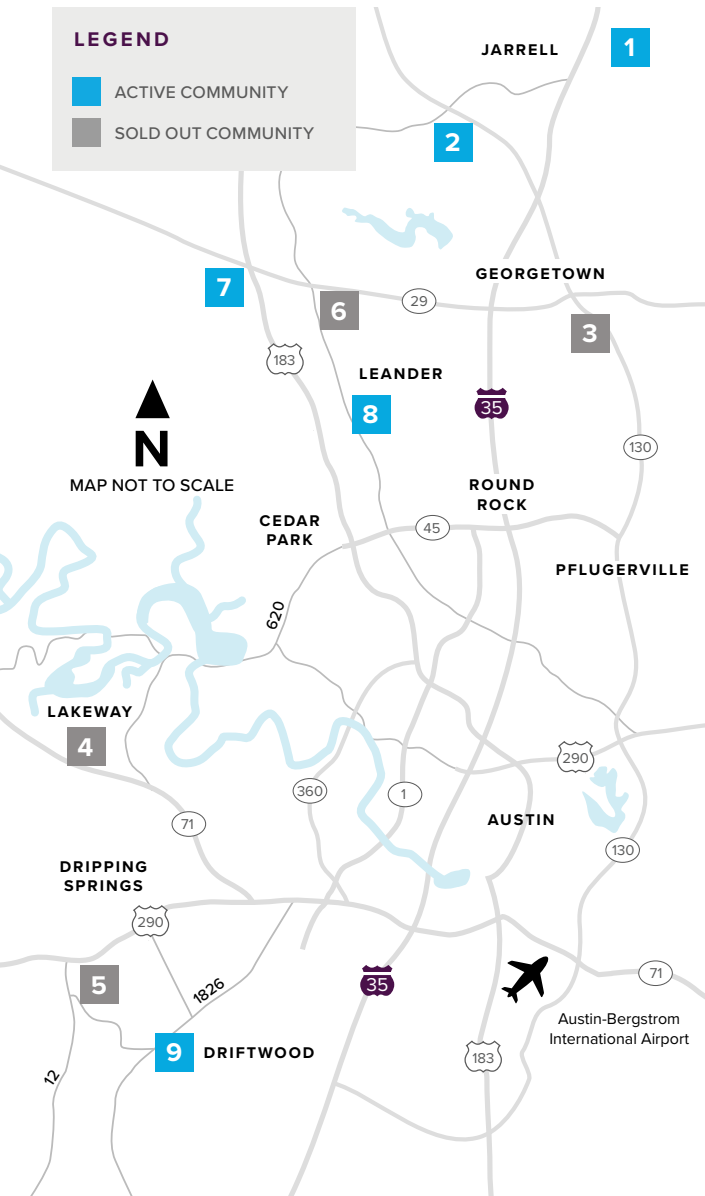

Where to find us

IN THE GREATER AUSTIN AREA

Click on a community below for more information.

NEW HOMES from the \$200s to \$800s+

JARRELL

- 1** THE ENCLAVE AT SONTERRA
From the Low \$200s
512.884.5788

GEORGETOWN

- 2** GATLIN CREEK
From the Low \$300s
512.271.3817
- 3** SADDLECREEK
SOLD OUT
512.271.3831

LAKEWAY

- 4** ROUGH HOLLOW
SOLD OUT
512.271.3831

DRIPPING SPRINGS

- 5** BUTLER RANCH ESTATES
SOLD OUT
512.809.4360

LEANDER

- 6** REAGAN'S OVERLOOK
SOLD OUT
512.271.3787

- 7** DEERBROOKE
Coming Soon
512.271.3831

- 8** CRYSTAL SPRINGS

- THE COVES
From the Upper \$200s
512.271.3851

- THE FALLS
From the Low \$300s
512.271.3851

- THE LAKES
From the Mid \$300s
512.271.3852

DRIFTWOOD

- 9** RIM ROCK
Closeout - Last Lot For Sale
512.809.4360

A HOME FOR
EVERY DREAM®

CenturyCommunities.com/Austin