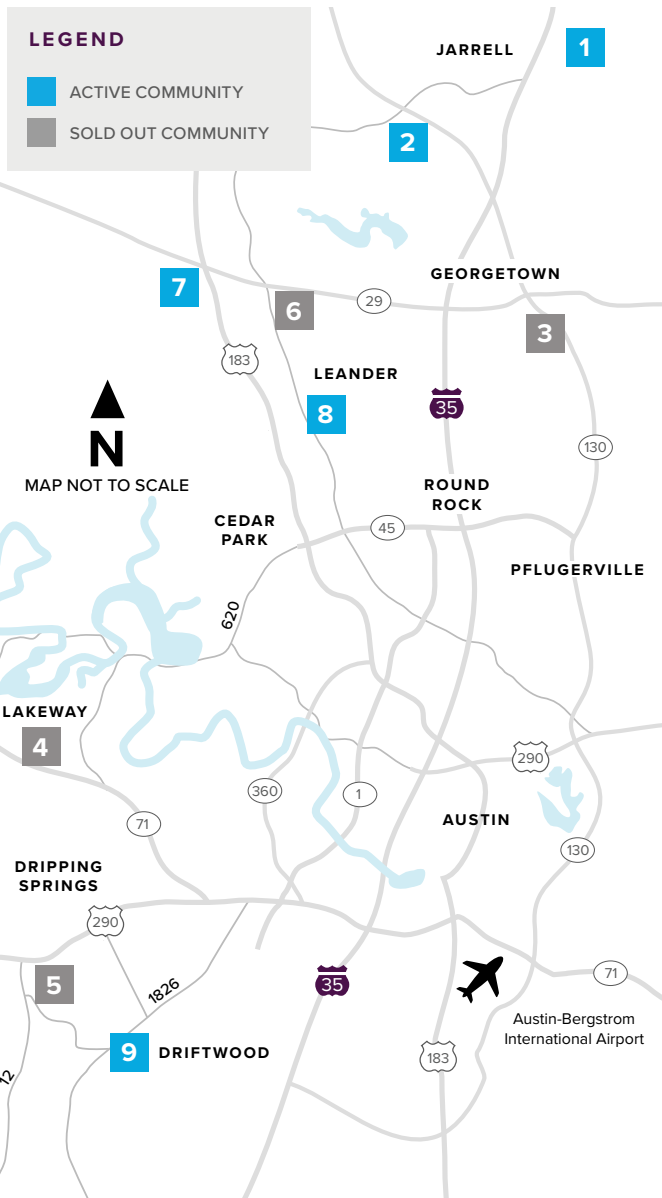

Where to find us

IN THE GREATER AUSTIN AREA

Click on a community below for more information.

NEW HOMES

from the \$200s to \$800s+

JARRELL

- 1** THE ENCLAVE AT SONTERRA
From the Low \$200s
512.884.5788

GEORGETOWN

- 2** GATLIN CREEK
From the Low \$300s
512.271.3817

- 3** SADDLECREEK
SOLD OUT
512.271.3831

LAKEWAY

- 4** ROUGH HOLLOW
SOLD OUT
512.271.3831

DRIPPING SPRINGS

- 5** BUTLER RANCH ESTATES
SOLD OUT
512.809.4360

LEANDER

- 6** REAGAN'S OVERLOOK
SOLD OUT
512.271.3787

- 7** DEERBROOKE
Coming Soon
512.271.3831

- 8** CRYSTAL SPRINGS

- THE COVES
From the Upper \$200s
512.271.3851

- THE FALLS
From the Low \$300s
512.271.3851

- THE LAKES
From the Mid \$300s
512.271.3852

DRIFTWOOD

- 9** RIM ROCK
Closeout - Last Lot For Sale
512.809.4360

A HOME FOR
EVERY DREAM®

CenturyCommunities.com/Austin