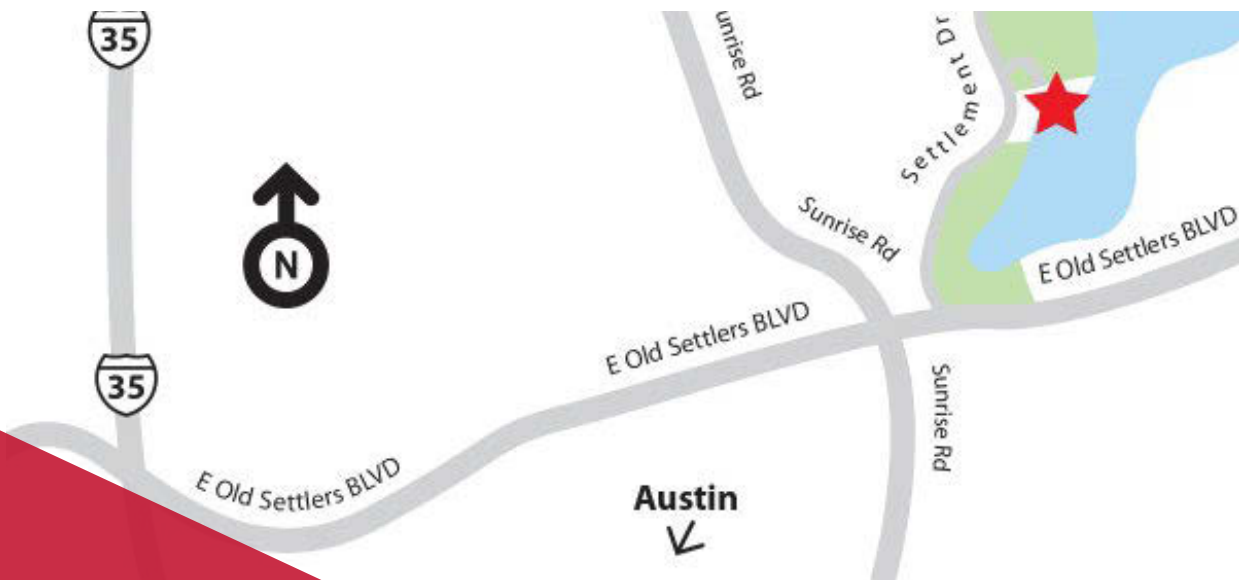

ENJOY **LAKESIDE LIVING** WITH **QUICK CLOSE HOMES**

LOCK AND LEAVE HOMES FROM THE \$200S.

CHOOSE FROM **LAKE LOTS** **PRIVATE POOL AND PAVILION** ONLY **33 UNITS AVAILABLE**

JOIN US ON **MAY 18TH** FROM NOON - 4
FOR THE OPENING OF OUR **NEW MODEL HOME!**