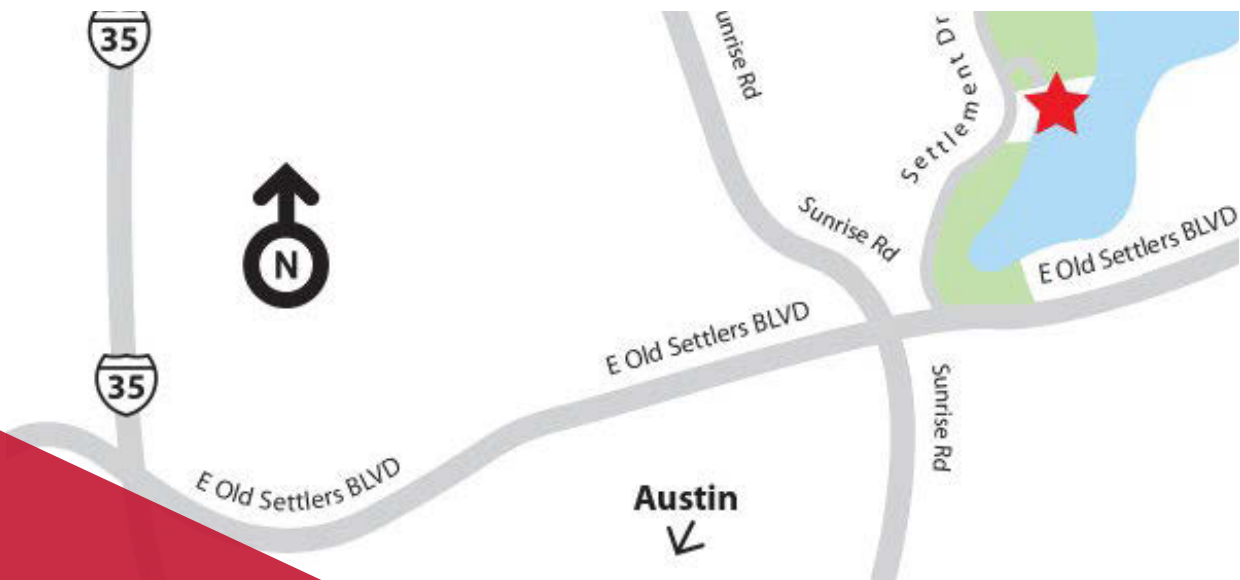

ENJOY **LAKESIDE LIVING** WITH **QUICK CLOSE HOMES**

**LOCK AND LEAVE HOMES FROM THE \$200S.**

CHOOSE FROM **LAKE LOTS** **PRIVATE POOL AND PAVILION** ONLY **33 UNITS AVAILABLE**

JOIN US ON **MAY 18TH** FROM NOON - 4  
FOR THE OPENING OF OUR **NEW MODEL HOME!**