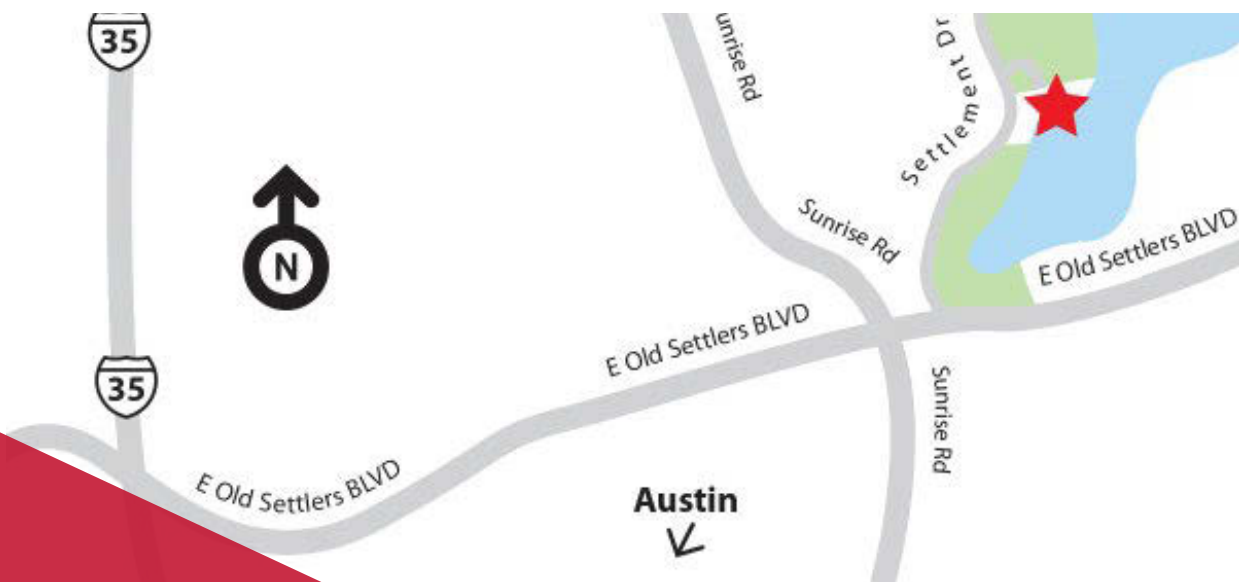

ENJOY **LAKESIDE LIVING** WITH **QUICK CLOSE HOMES**

LOCK AND LEAVE HOMES FROM THE \$200S.

CHOOSE FROM **LAKE LOTS** **PRIVATE POOL AND PAVILION** ONLY **33 UNITS AVAILABLE**

JOIN US ON **MAY 18TH** FROM NOON - 4
FOR THE OPENING OF OUR **NEW MODEL HOME!**