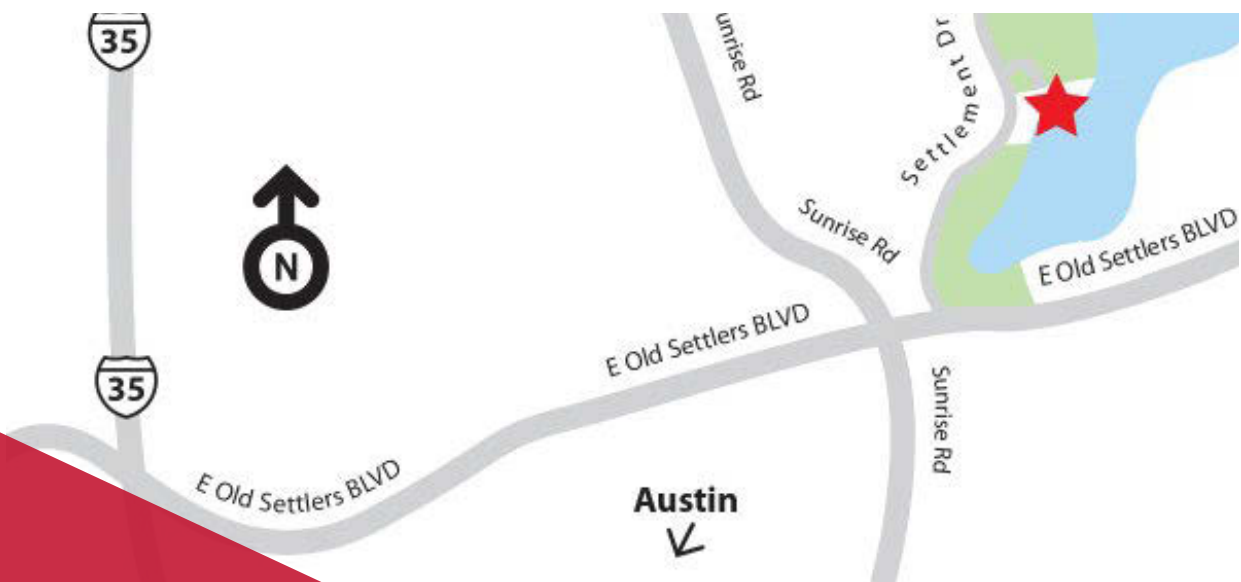

ENJOY **LAKESIDE LIVING** WITH **QUICK CLOSE HOMES**

**LOCK AND LEAVE HOMES FROM THE \$200S.**

CHOOSE FROM **LAKE LOTS** **PRIVATE POOL AND PAVILION** ONLY **33** UNITS **AVAILABLE**

JOIN US ON **MAY 18TH** FROM NOON - 4  
FOR THE OPENING OF OUR **NEW MODEL HOME!**