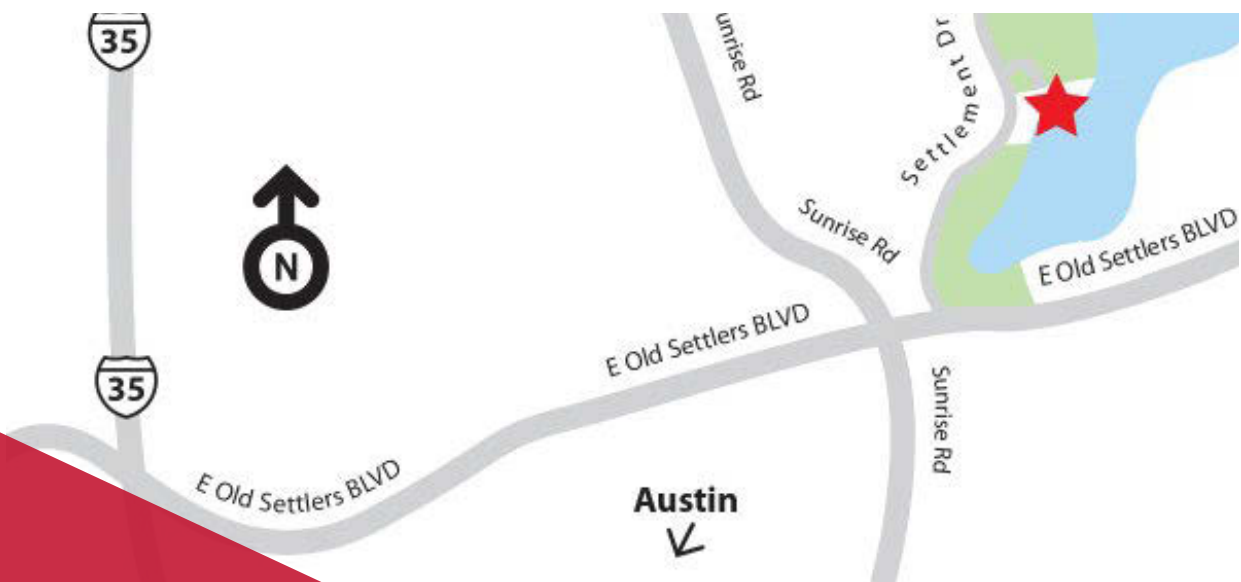

ENJOY **LAKESIDE LIVING** WITH **QUICK CLOSE HOMES**

**LOCK AND LEAVE HOMES FROM THE \$200S.**

CHOOSE FROM **LAKE LOTS** **PRIVATE POOL AND PAVILION** ONLY **33 UNITS AVAILABLE**

JOIN US ON **MAY 18TH** FROM NOON - 4  
FOR THE OPENING OF OUR **NEW MODEL HOME!**