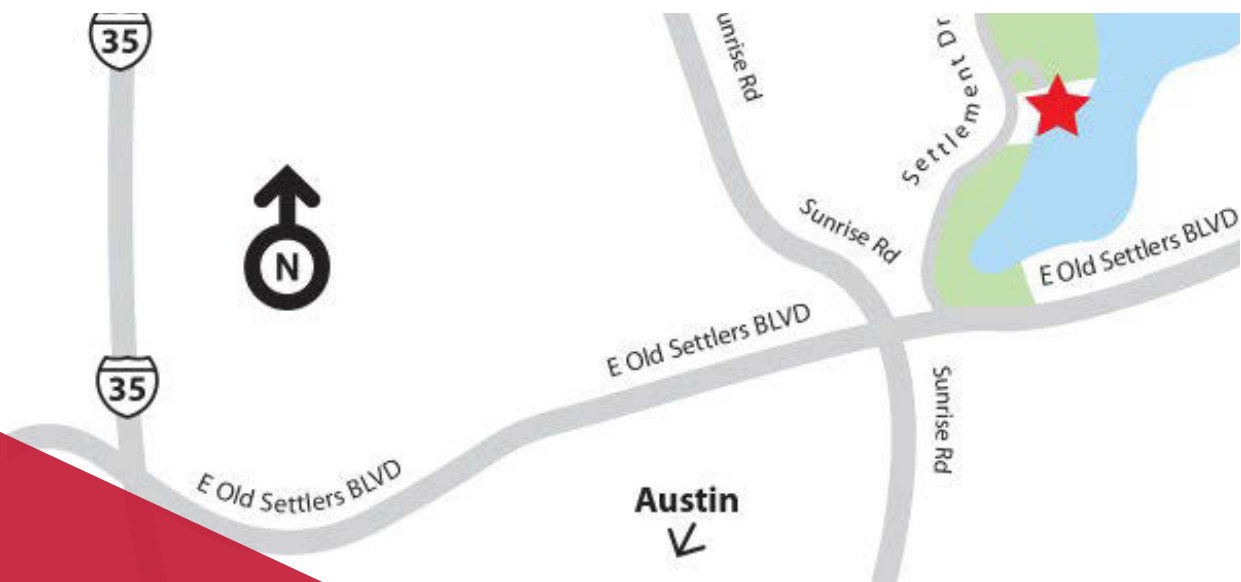

ENJOY **LAKESIDE LIVING** WITH **QUICK CLOSE HOMES**

**LOCK AND LEAVE HOMES FROM THE \$200S.**

CHOOSE FROM **LAKE LOTS** **PRIVATE POOL AND PAVILION** ONLY **33 UNITS AVAILABLE**

JOIN US ON **MAY 18TH** FROM NOON - 4  
FOR THE OPENING OF OUR **NEW MODEL HOME!**