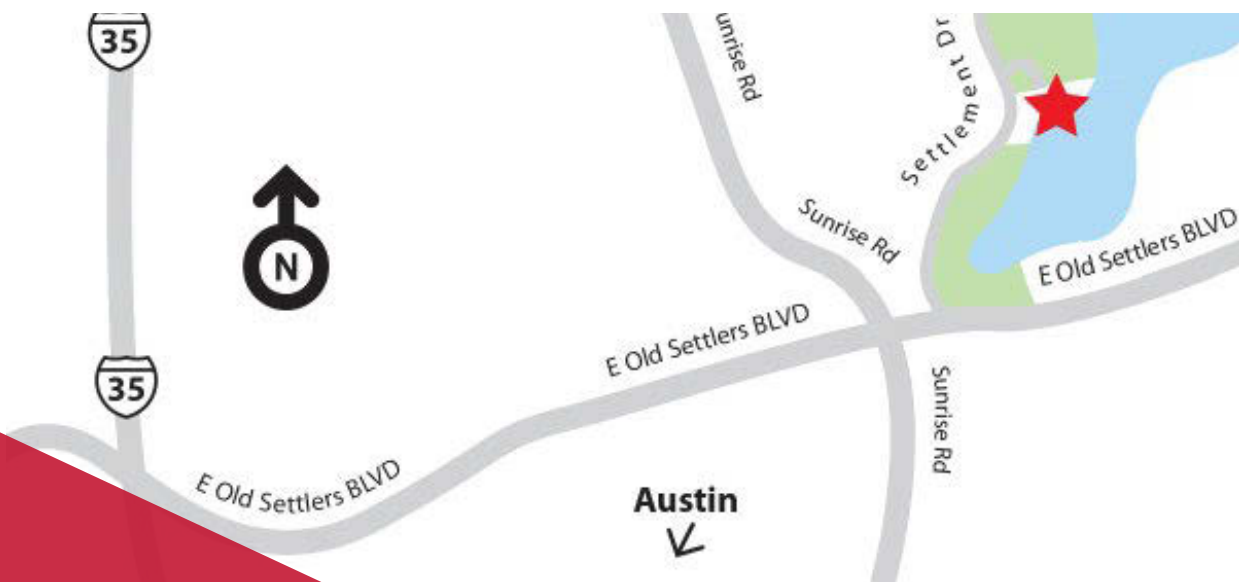

ENJOY **LAKESIDE LIVING** WITH **QUICK CLOSE HOMES**

**LOCK AND LEAVE HOMES FROM THE \$200S.**

CHOOSE FROM **LAKE LOTS** **PRIVATE POOL AND PAVILION** ONLY **33 UNITS AVAILABLE**

JOIN US ON **MAY 18TH** FROM NOON - 4  
FOR THE OPENING OF OUR **NEW MODEL HOME!**