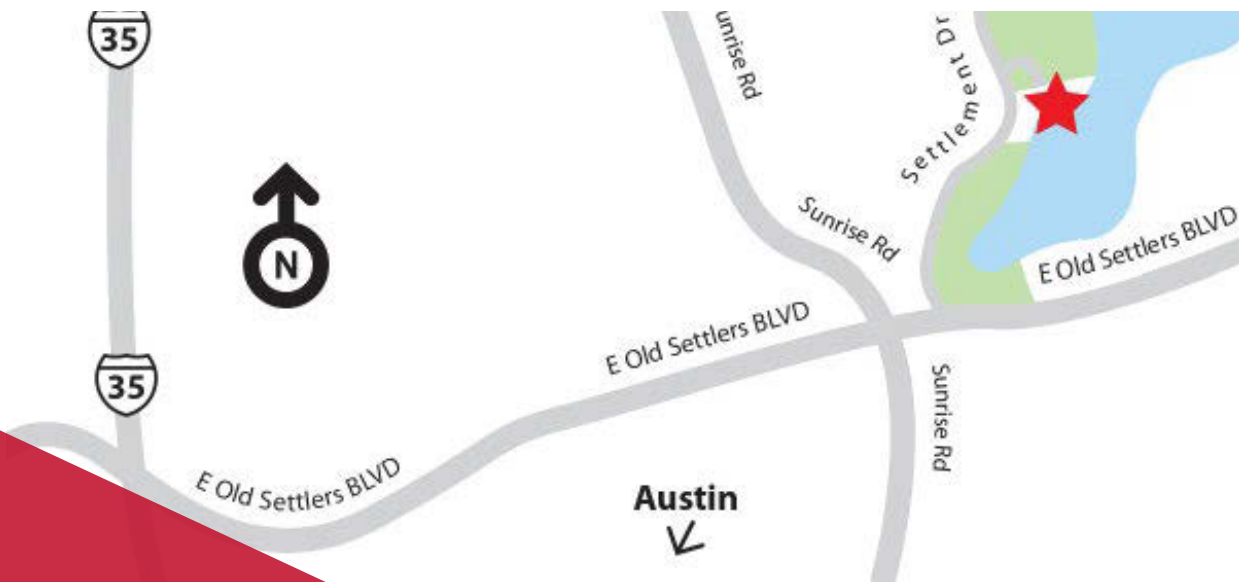

ENJOY **LAKESIDE LIVING** WITH **QUICK CLOSE HOMES**

LOCK AND LEAVE HOMES FROM THE \$200S.

CHOOSE FROM **LAKE LOTS** **PRIVATE POOL AND PAVILION** ONLY **33 UNITS AVAILABLE**

JOIN US ON **MAY 18TH** FROM NOON - 4
FOR THE OPENING OF OUR **NEW MODEL HOME!**