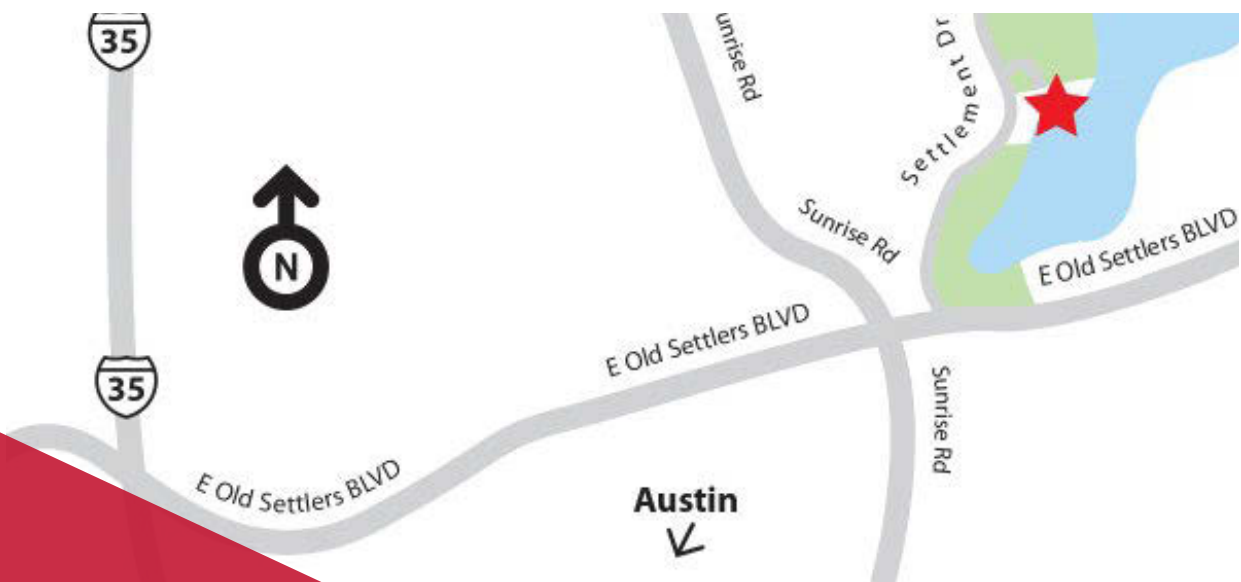

ENJOY **LAKESIDE LIVING** WITH **QUICK CLOSE HOMES**

LOCK AND LEAVE HOMES FROM THE \$200S.

CHOOSE FROM **LAKE LOTS** **PRIVATE POOL AND PAVILION** ONLY **33 UNITS AVAILABLE**

JOIN US ON **MAY 18TH** FROM NOON - 4
FOR THE OPENING OF OUR **NEW MODEL HOME!**