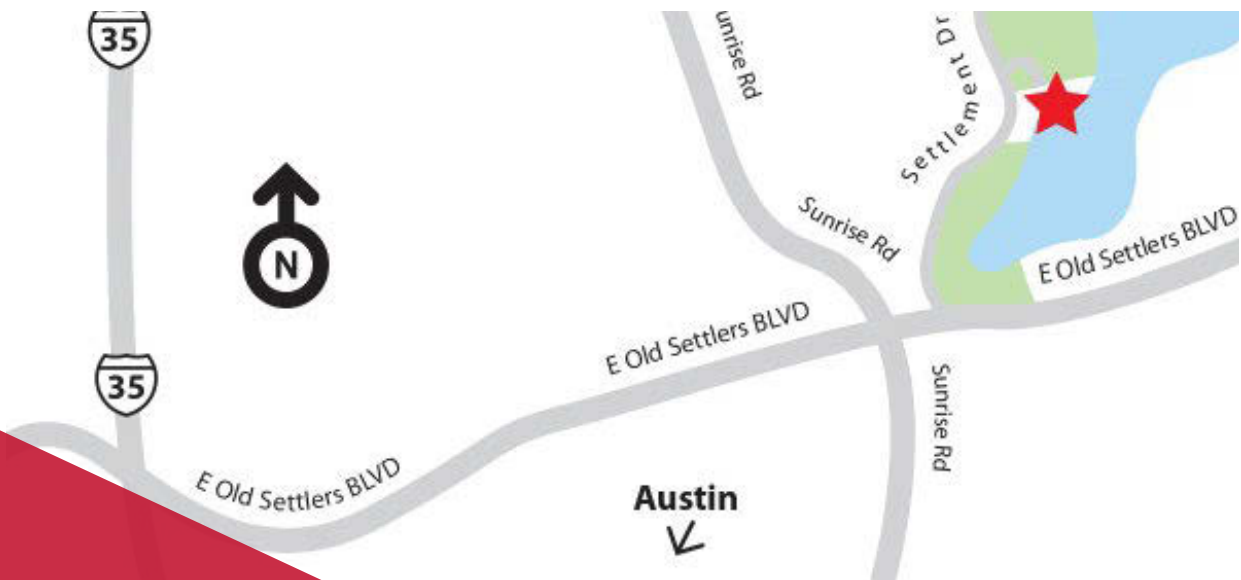

ENJOY **LAKESIDE LIVING** WITH **QUICK CLOSE HOMES**

LOCK AND LEAVE HOMES FROM THE \$200S.

CHOOSE FROM **LAKE LOTS** **PRIVATE POOL AND PAVILION** ONLY **33 UNITS AVAILABLE**

JOIN US ON **MAY 18TH** FROM NOON - 4
FOR THE OPENING OF OUR **NEW MODEL HOME!**