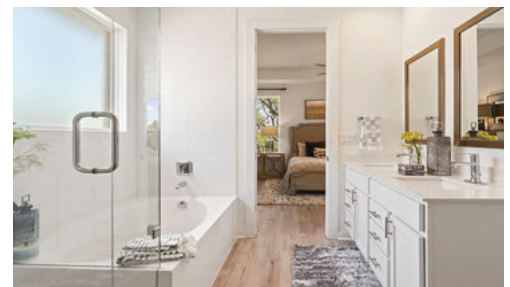

Welcome to Riverview! Discover beautiful new homes starting in the mid \$400s nestled in the Hill Country terrain of West Georgetown.

- 3 Miles From Wolf Ranch & IH35
- Stainless Steel Appliances
- 42" Kitchen Cabinets
- Full Yard Sod With Irrigation
- Easy Access To Major Roads