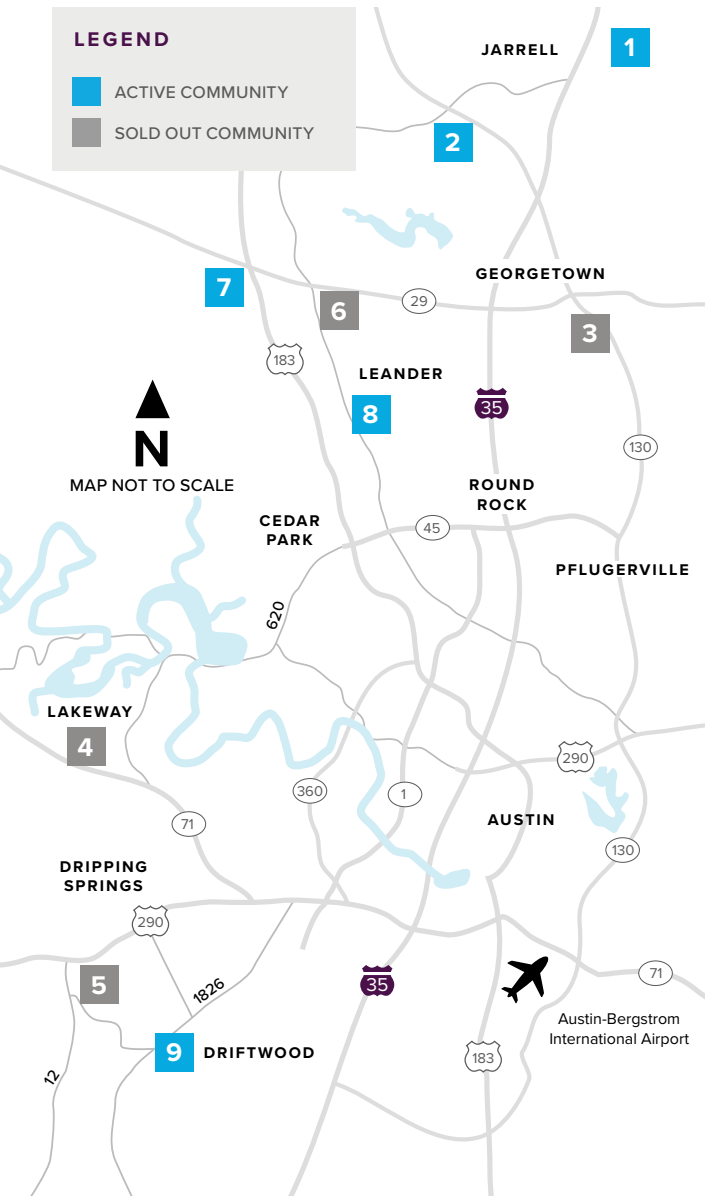

Where to find us

IN THE GREATER AUSTIN AREA

Click on a community below for more information.

NEW HOMES

from the \$200s to \$800s+

JARRELL

- 1** THE ENCLAVE AT SONTERRA
From the Low \$200s
512.884.5788

GEORGETOWN

- 2** GATLIN CREEK
From the Low \$300s
512.271.3817
- 3** SADDLECREEK
SOLD OUT
512.271.3831

LAKEWAY

- 4** ROUGH HOLLOW
SOLD OUT
512.271.3831

DRIPPING SPRINGS

- 5** BUTLER RANCH ESTATES
SOLD OUT
512.809.4360

LEANDER

- 6** REAGAN'S OVERLOOK
SOLD OUT
512.271.3787

- 7** DEERBROOKE
Coming Soon
512.271.3831

- 8** CRYSTAL SPRINGS

- THE COVES
From the Upper \$200s
512.271.3851

- THE FALLS
From the Low \$300s
512.271.3851

- THE LAKES
From the Mid \$300s
512.271.3852

DRIFTWOOD

- 9** RIM ROCK
Closeout - Last Lot For Sale
512.809.4360

A HOME FOR
EVERY DREAM®

CenturyCommunities.com/Austin