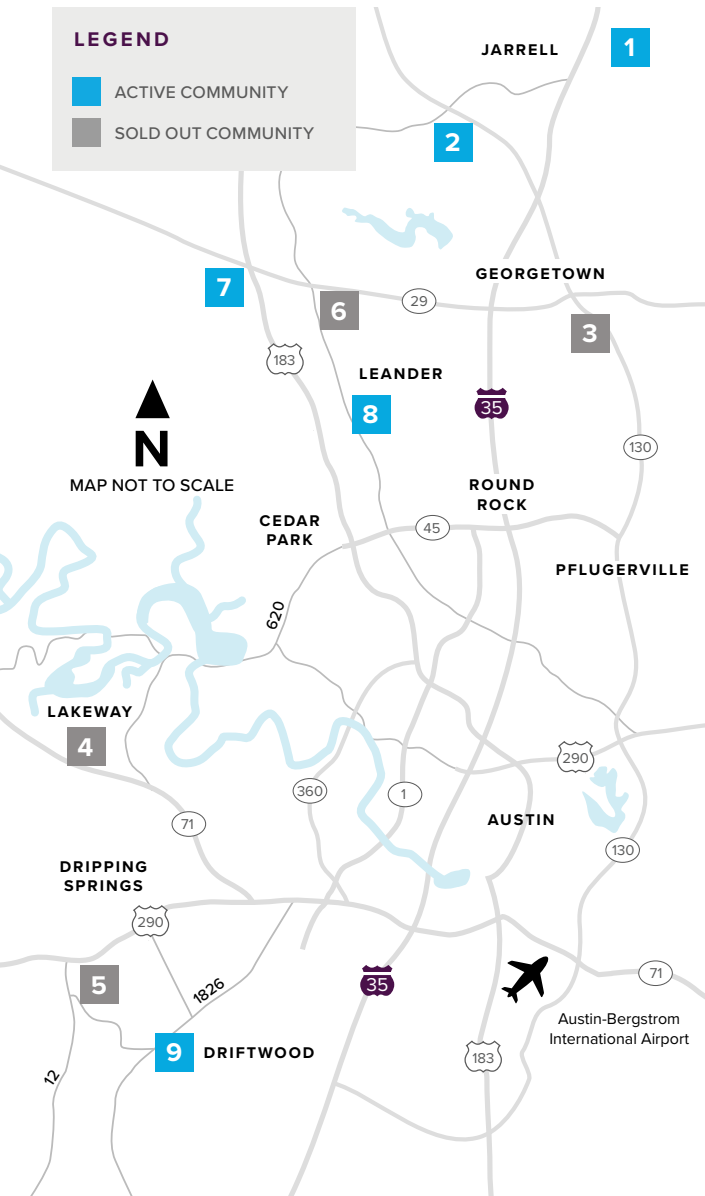

Where to find us

IN THE GREATER AUSTIN AREA

Click on a community below for more information.

NEW HOMES from the \$200s to \$800s+

JARRELL

- 1** THE ENCLAVE AT SONTERRA
From the Low \$200s
512.884.5788

GEORGETOWN

- 2** GATLIN CREEK
From the Low \$300s
512.271.3817

- 3** SADDLECREEK
SOLD OUT
512.271.3831

LAKEWAY

- 4** ROUGH HOLLOW
SOLD OUT
512.271.3831

DRIPPING SPRINGS

- 5** BUTLER RANCH ESTATES
SOLD OUT
512.809.4360

LEANDER

- 6** REAGAN'S OVERLOOK
SOLD OUT
512.271.3787

- 7** DEERBROOKE
Coming Soon
512.271.3831

- 8** CRYSTAL SPRINGS

- THE COVES
From the Upper \$200s
512.271.3851

- THE FALLS
From the Low \$300s
512.271.3851

- THE LAKES
From the Mid \$300s
512.271.3852

DRIFTWOOD

- 9** RIM ROCK
Closeout - Last Lot For Sale
512.809.4360

A HOME FOR
EVERY DREAM®

CenturyCommunities.com/Austin